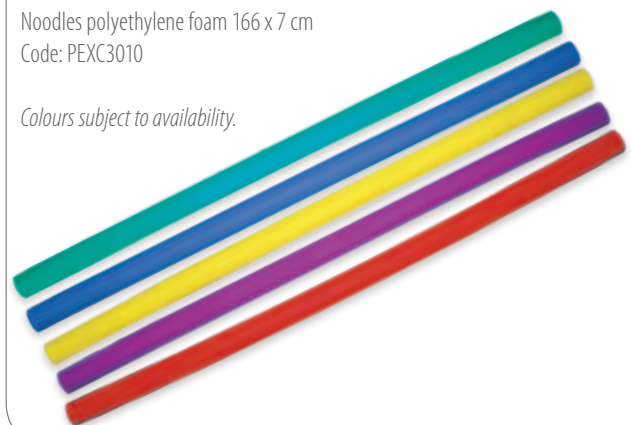

eyeline®  
 Code: PEXC1300

**Aquatic Training Bells**

eyeline®  
 Code: PEXC1250

**Aqua Step**

Use as an underwater step. Chlorine & UV Resistant Polyethylene, weighted with a non-slip top.

Top 800 mm x 350 mm  
 Base 920 mm x 460 mm  
 Height 210 mm  
 Weight 8.44 kg  
 Code: PAQUASTEP

**Noodles**

Noodles polyethylene foam 166 x 7 cm  
 Code: PEXC3010

*Colours subject to availability.*