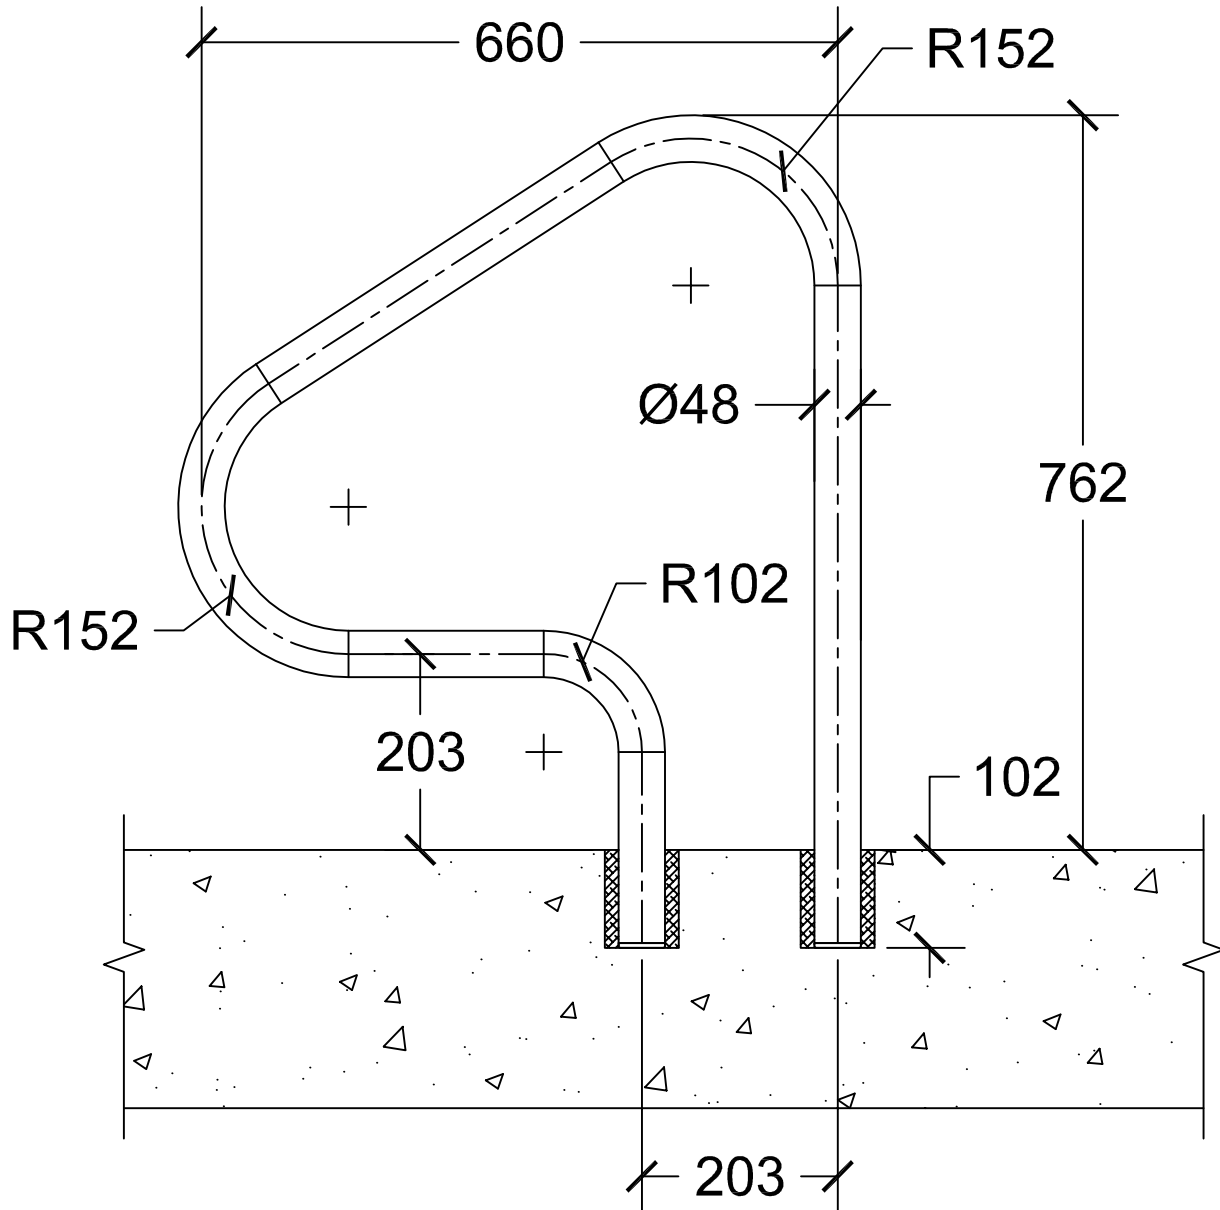

P-326-RTD POOL RAIL

SÄFTRON POOLS AND SAFETY RAILS

ALL DIMENSIONS ARE IN mm

SÄFTRON BY AQUATIC ELEMENTS

Aquatic Elements P/L
2 Hayter Street
Currumbin QLD 4223

Phone: 07-5534 3136 | Fax: 07-3259-8519
Website: www.aquaticelements.com.au

SERIES: P-326-RTD POOL RAIL

PREPARED BY: Matt Fluehmann

APPROVED BY:

PROJECT :

QTY:

COLOR:

ISSUED: 10/31/2017

SCALE: NTS

DRAW. NO. P-326-RTD