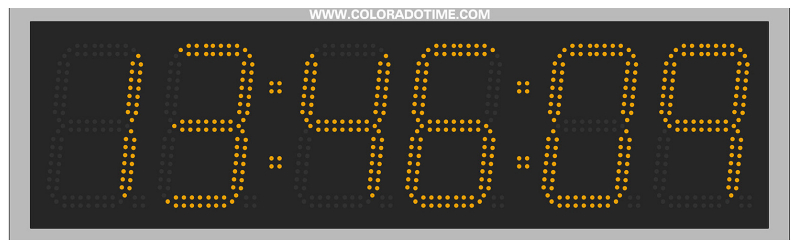

Slim Pace Clocks

SP-1400

SP-1601

The Slim Pace Clock line offers an elegant pacing and time of day solution for your facility. The slim profile (only 2.8" deep) is perfect for displaying time of day and pacing with minimum extension from the wall of your facility. A straightforward display, the large 13" LED digits are easily visible from a distance.

Durability

Each slim pace clock is enclosed in a rugged powder-coated aluminum enclosure, and all digits and circuit boards are conformal coated to protect from harsh environments and withstand the test of time. The high gain flush mount patch antenna is mounted on an LED digit and protected by the Lexan cover to prevent breakage by errant balls and/or weather.

4-digit Slim Pace Clock

Part#: SP-1400 (red digits) / SP-1401 (amber digits)
Overall dimensions (H x W x D):
1.6' x 3.52' x 2.8" (48.9cm x 107.cm x 7.1cm)
Weight: 15 lbs (6.8 kg)
Digit size: 13" (33cm)
Power: 120/240 VAC, autosensing

6-digit Slim Pace Clock

Part#: SP-1600 (red digits) / SP-1601 (amber digits)
Overall dimensions (H x W x D):
1.6' x 5.25' x 2.8" (48.9cm x 160cm x 7.1cm)
Weight: 20 lbs (9.1 kg)
Digit size: 13" (33cm)
Power: 120/240 VAC, autosensing