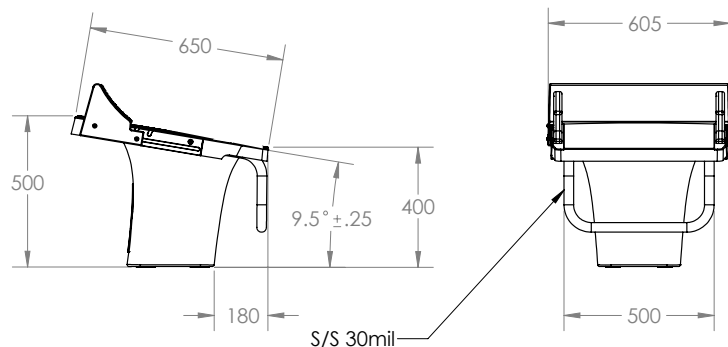

# Anti Wave 650 Starting Block

Made in Australia

- Fiberglass construction with 316 SS fittings
- Track start adjustable to 5 positions
- Compatible with major electronic timing systems
- Standard & quick release anchor systems
- Durable, non-slip TrueTread™
- “No Dive” & sun shield covers available
- Internal earthing wire included to allow for bonding requirements
- Compliant with FINA starting platform guidelines FR2.7

TrueTread™

Model No.	Description	Shipping			
		Weight	Length	Width	Height
25-61-065T	Anti Wave 650 w/adjustable track start	20.5kg	620mm	690mm	690mm
25-61-065R	Anti Wave 650 w/adjustable track start & quick release anchor	23.2kg	620mm	690mm	690mm

## 650 with Standard Anchor

## 650 with Quick Release Anchor