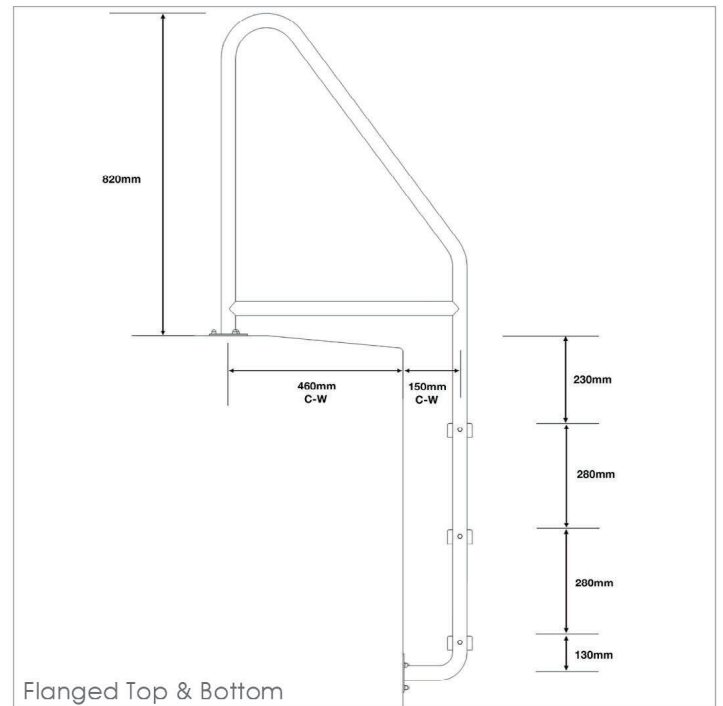

AQUEAS AQ-LDR01 LADDER

2 step

3 step

4 step

The AQUEAS AQ-LDR01 is a General Purpose Braced Ladder which will fit most commercial and residential applications. It features a horizontal bar bracing the frame giving it extra strength. Features taller hand rails and fitted with grey moulded treads reinforced with stainless steel rod with dome nuts for extra strength.

Brand: AQUEAS

Material: Heavy Duty 316 Stainless Steel

Tube Size: 38 mmø

Finish: Mirror Polished

Fixing: Standard, Flanged Top or Flanged Top & Bottom

Steps: 2, 3, or 4 step

Application: Commercial / Residential

- PAQ-LDR01-2-S AQUEAS AQ-LDR01 Ladder 2 Step Standard
- PAQ-LDR01-2-FT AQUEAS AQ-LDR01 Ladder 2 Step Flanged Top
- PAQ-LDR01-2-FTB AQUEAS AQ-LDR01 Ladder 2 Step Flanged Top & Bottom
- PAQ-LDR01-3-S AQUEAS AQ-LDR01 Ladder 3 Step Standard
- PAQ-LDR01-3-FT AQUEAS AQ-LDR01 Ladder 3 Step Flanged Top
- PAQ-LDR01-3-FTB AQUEAS AQ-LDR01 Ladder 3 Step Flanged Top & Bottom
- PAQ-LDR01-4-S AQUEAS AQ-LDR01 Ladder 4 Step Standard
- PAQ-LDR01-4-FT AQUEAS AQ-LDR01 Ladder 4 Step Flanged Top
- PAQ-LDR01-4-FTB AQUEAS AQ-LDR01 Ladder 4 Step Flanged Top & Bottom