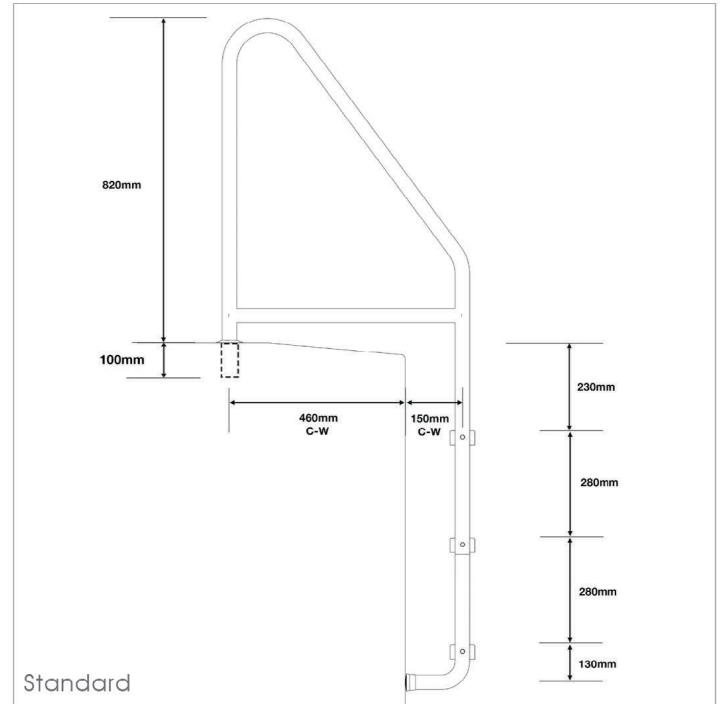

AQUEAS AQ-LDR01 LADDER

2 step

3 step

4 step

The AQUEAS AQ-LDR01 is a General Purpose Braced Ladder which will fit most commercial and residential applications. It features a horizontal bar bracing the frame giving it extra strength. Features taller hand rails and fitted with grey moulded treads reinforced with stainless steel rod with dome nuts for extra strength.

Brand: AQUEAS

Material: Heavy Duty 316 Stainless Steel

Tube Size: 38 mmø

Finish: Mirror Polished

Fixing: Standard, Flanged Top or Flanged Top & Bottom

Steps: 2, 3, or 4 step

Application: Commercial / Residential

- PAQ-LDR01-2-S AQUEAS AQ-LDR01 Ladder 2 Step Standard
- PAQ-LDR01-2-FT AQUEAS AQ-LDR01 Ladder 2 Step Flanged Top
- PAQ-LDR01-2-FTB AQUEAS AQ-LDR01 Ladder 2 Step Flanged Top & Bottom
- PAQ-LDR01-3-S AQUEAS AQ-LDR01 Ladder 3 Step Standard
- PAQ-LDR01-3-FT AQUEAS AQ-LDR01 Ladder 3 Step Flanged Top
- PAQ-LDR01-3-FTB AQUEAS AQ-LDR01 Ladder 3 Step Flanged Top & Bottom
- PAQ-LDR01-4-S AQUEAS AQ-LDR01 Ladder 4 Step Standard
- PAQ-LDR01-4-FT AQUEAS AQ-LDR01 Ladder 4 Step Flanged Top
- PAQ-LDR01-4-FTB AQUEAS AQ-LDR01 Ladder 4 Step Flanged Top & Bottom