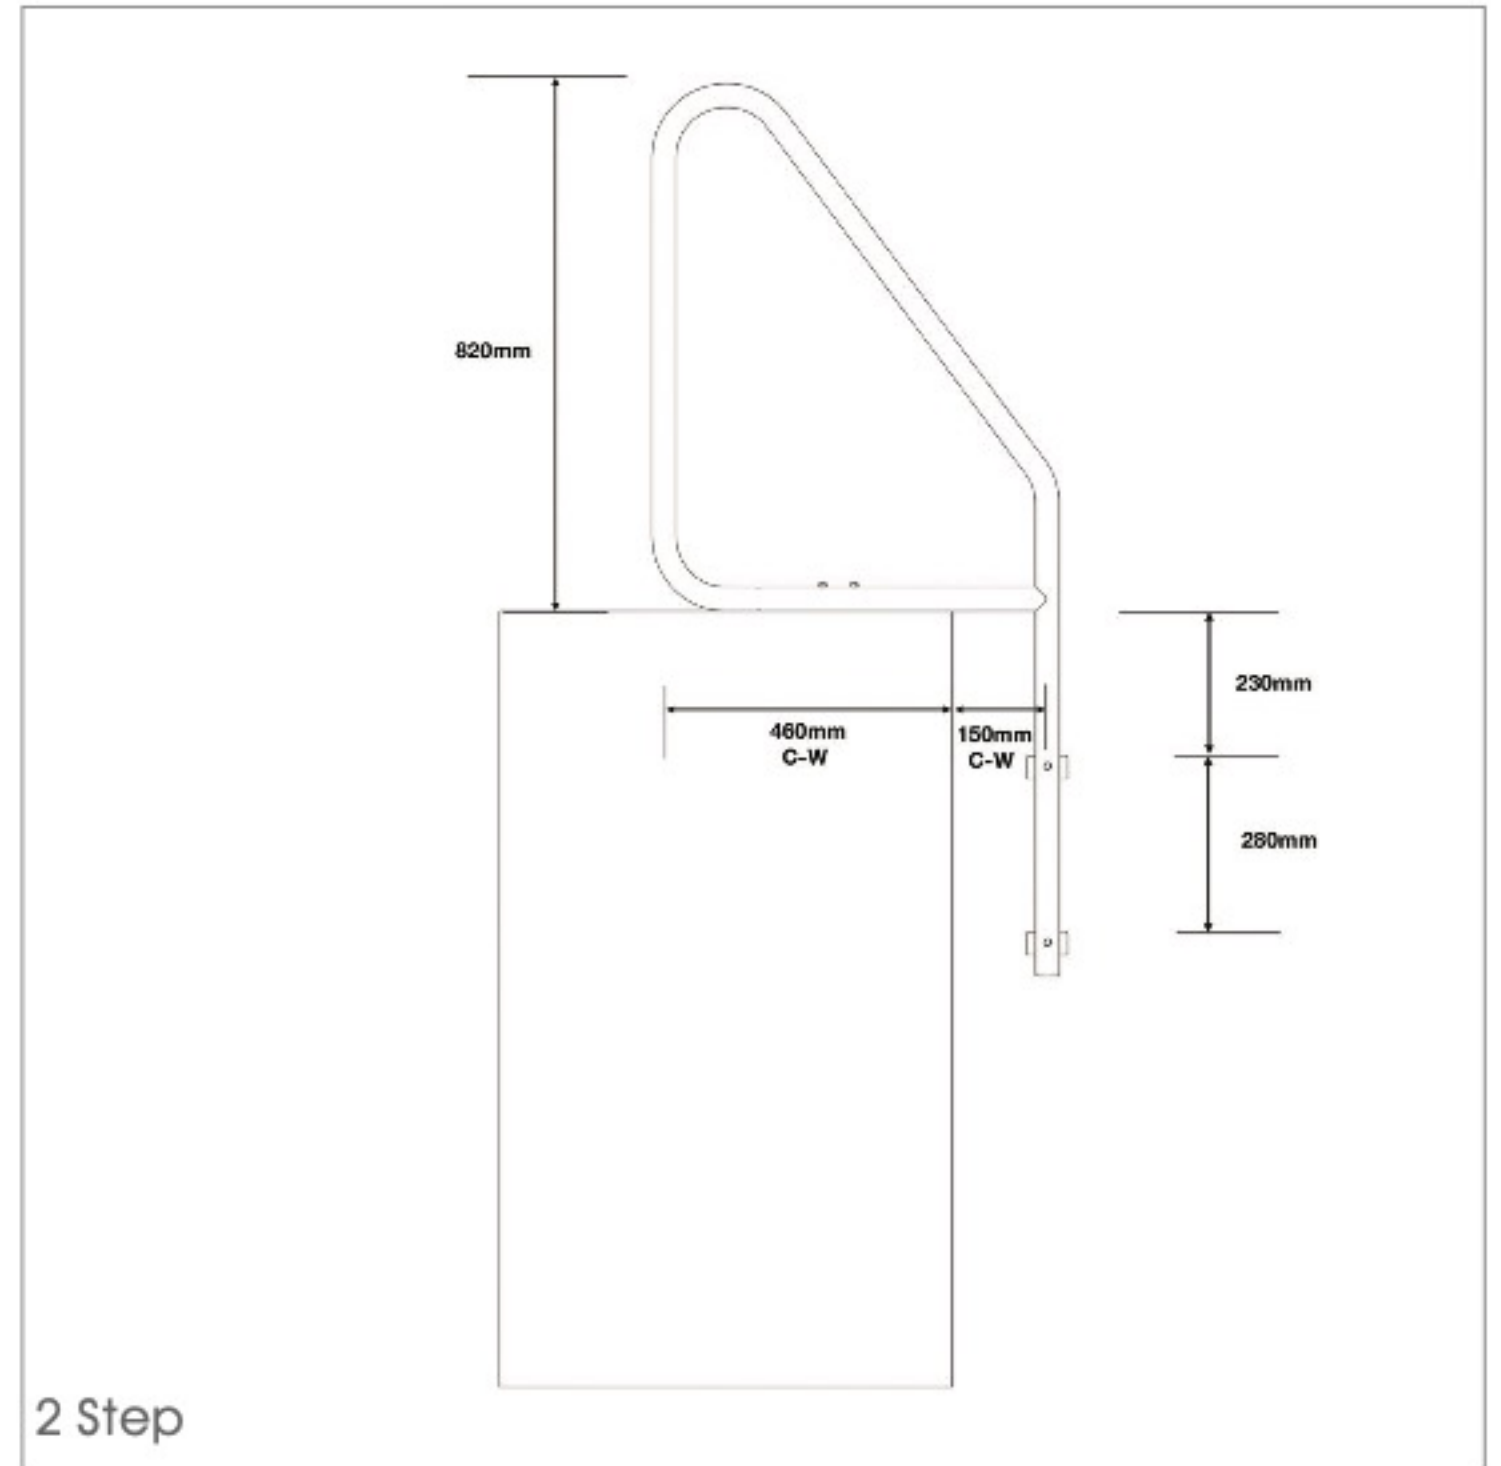

AQUEAS AQ-LDR08 LADDER

The AQUEAS AQ-LDR08 is a P Style Ladder designed for commercial pools to fit on the pool deck and not touch the pool wall. This can be used for residential above ground pools with a deck or firegrass pools. Features taller hand rails fitted with grey moulded treads reinforced with stainless steel rod with dome nuts for extra strength.

Brand: AQUEAS
Material: Heavy Duty 316 Stainless Steel
Tube Size: 38 mmø
Finish: Mirror Polished
Steps: 2, 3, or 4 step
Application: Commercial / Residential

thesmartchoice

- PAQ-LDR08-2 AQUEAS AQ-LDR08 Ladder P Style 2 Step
- PAQ-LDR08-3 AQUEAS AQ-LDR08 Ladder P Style 3 Step
- PAQ-LDR08-4 AQUEAS AQ-LDR08 Ladder P Style 4 Step