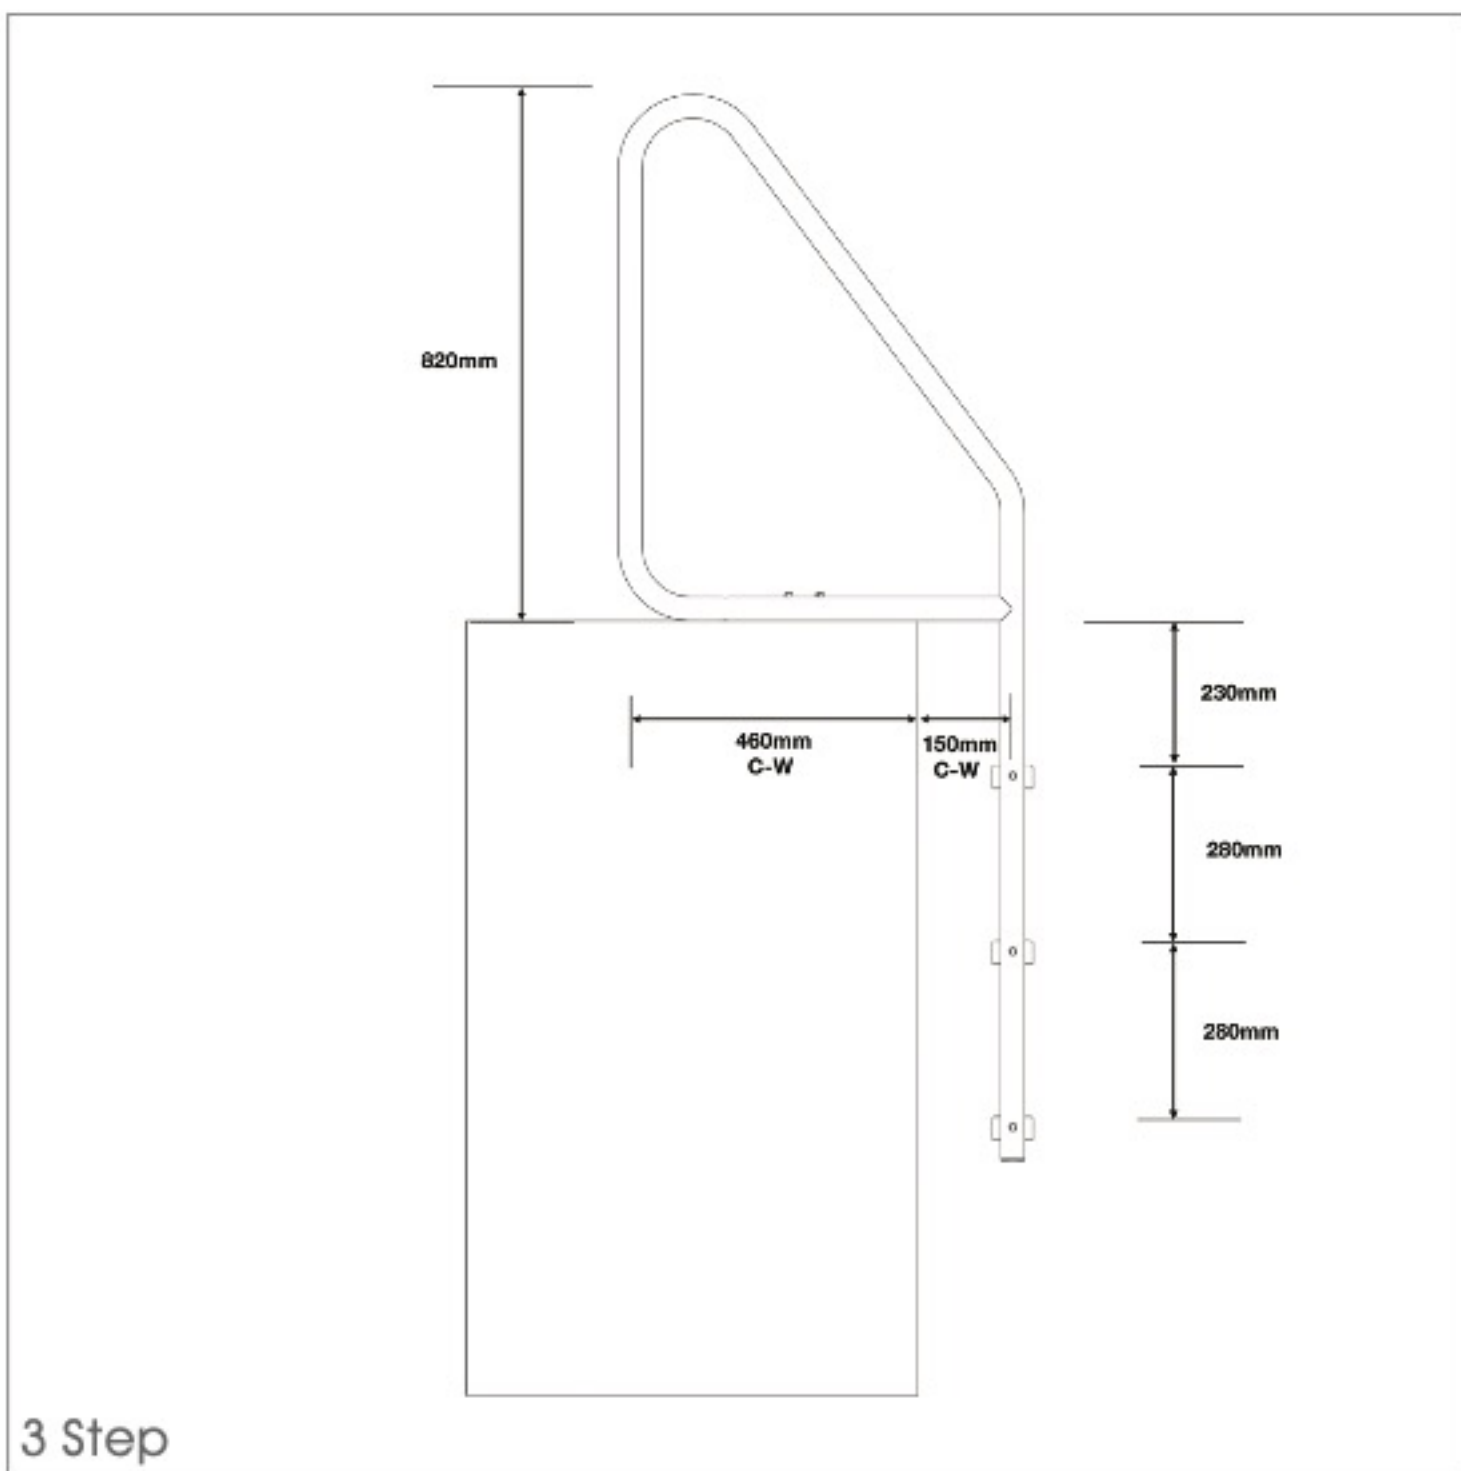

AQUEAS AQ-LDR08 LADDER

The AQUEAS AQ-LDR08 is a P Style Ladder designed for commercial pools to fit on the pool deck and not touch the pool wall. This can be used for residential above ground pools with a deck or firegrass pools. Features taller hand rails fitted with grey moulded treads reinforced with stainless steel rod with dome nuts for extra strength.

Brand: AQUEAS
Material: Heavy Duty 316 Stainless Steel
Tube Size: 38 mmø
Finish: Mirror Polished
Steps: 2, 3, or 4 step
Application: Commercial / Residential

thesmartchoice

- PAQ-LDR08-2 AQUEAS AQ-LDR08 Ladder P Style 2 Step
- PAQ-LDR08-3 AQUEAS AQ-LDR08 Ladder P Style 3 Step
- PAQ-LDR08-4 AQUEAS AQ-LDR08 Ladder P Style 4 Step