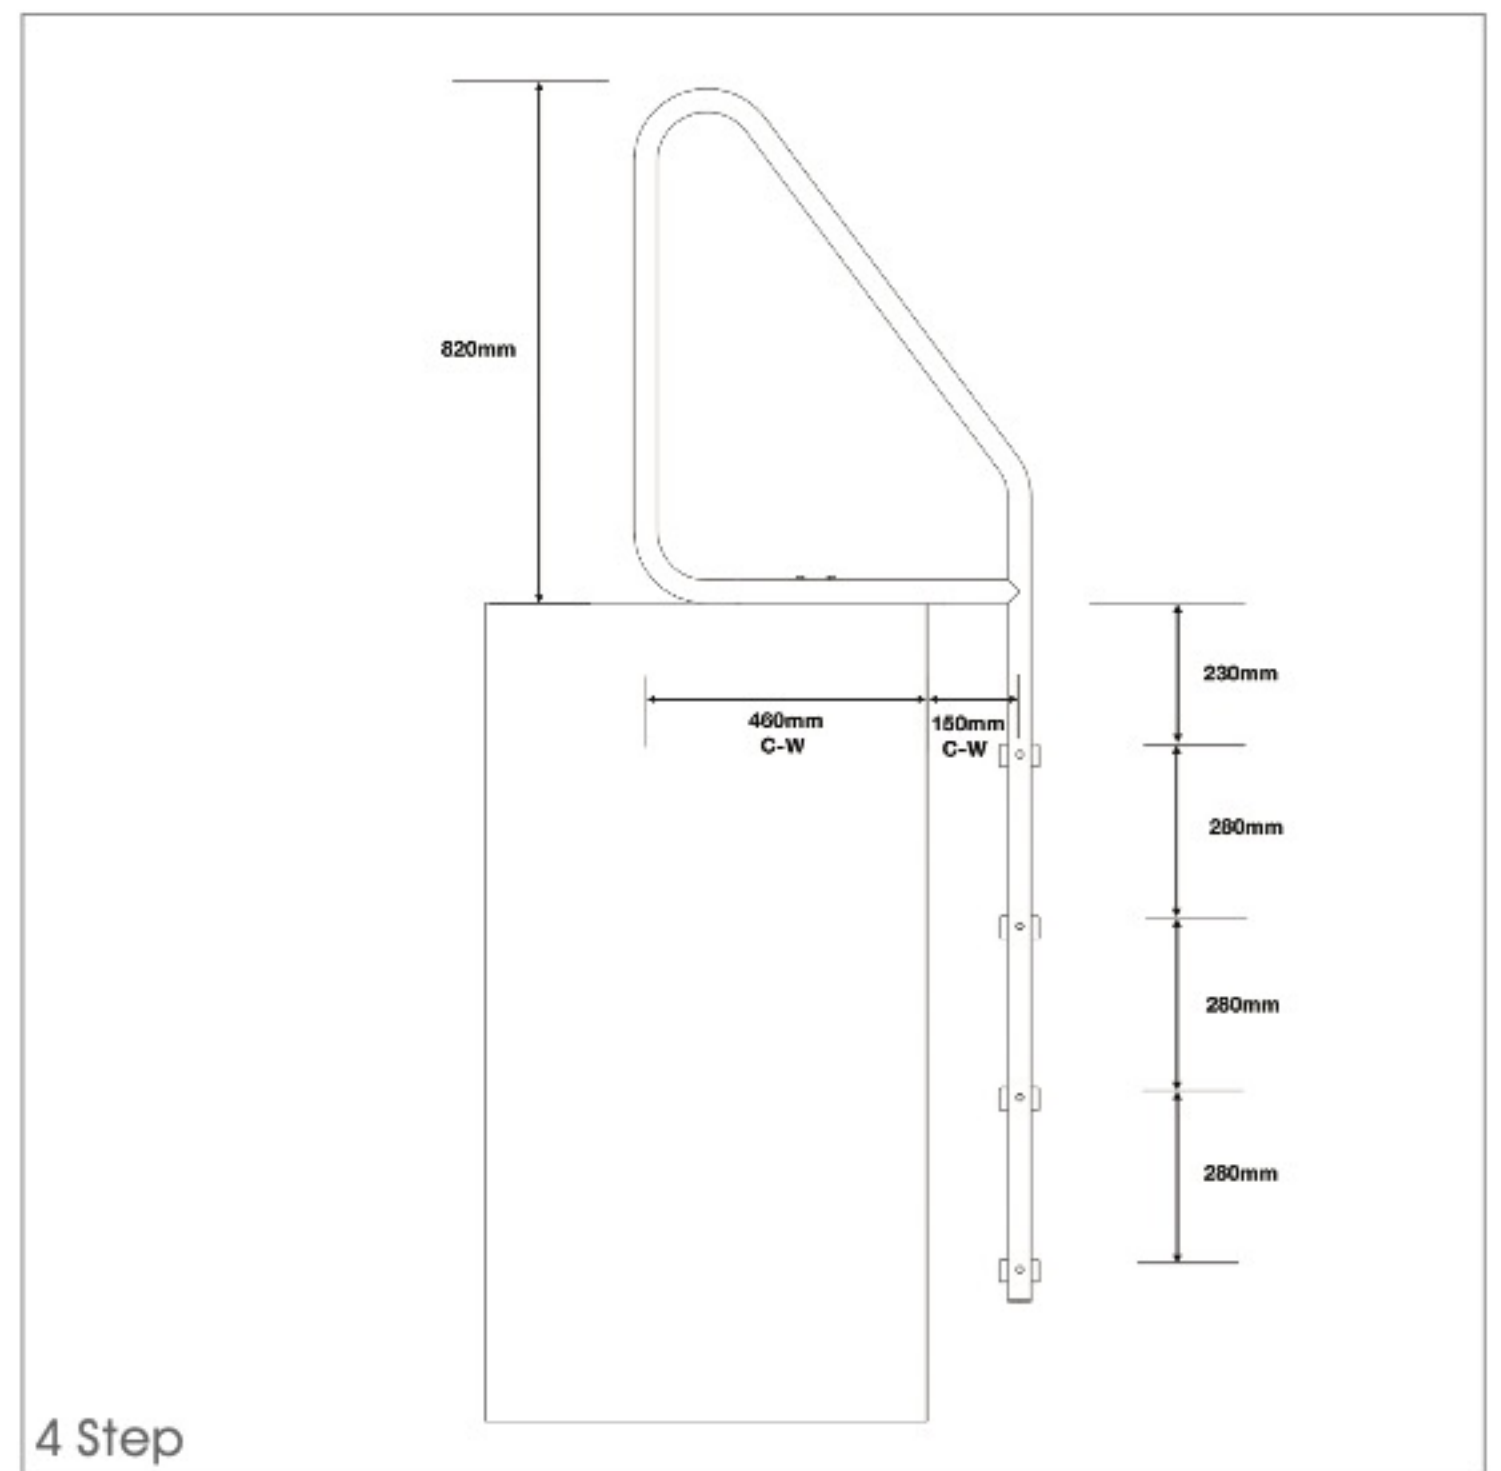

AQUEAS AQ-LDR08 LADDER

The AQUEAS AQ-LDR08 is a P Style Ladder designed for commercial pools to fit on the pool deck and not touch the pool wall. This can be used for residential above ground pools with a deck or firegrass pools. Features taller hand rails fitted with grey moulded treads reinforced with stainless steel rod with dome nuts for extra strength.

Brand: AQUEAS
Material: Heavy Duty 316 Stainless Steel
Tube Size: 38 mmø
Finish: Mirror Polished
Steps: 2, 3, or 4 step
Application: Commercial / Residential

thesmartchoice

- PAQ-LDR08-2 AQUEAS AQ-LDR08 Ladder P Style 2 Step
- PAQ-LDR08-3 AQUEAS AQ-LDR08 Ladder P Style 3 Step
- PAQ-LDR08-4 AQUEAS AQ-LDR08 Ladder P Style 4 Step