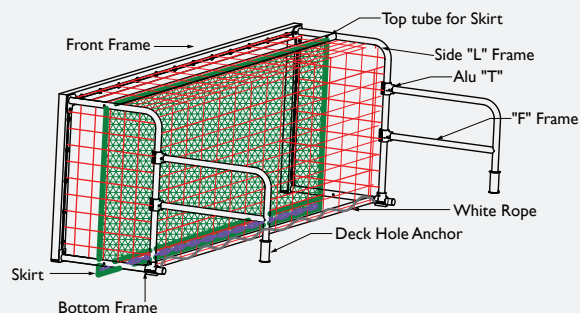

CLUB WALL GOAL

Wall anchored goal

The Anti Wave Club Wall Goal anchors directly into the pool deck or bulkhead via two rear support arms that can be fully adjusted both vertically and horizontally to fit existing deck anchors. The polypropylene net is knotted at every intersection, and completely covers the back and sides of the goal. The back drape net is made of heavy-duty canvas, and features a weighted bottom strip for even hanging.

- Full-sized training and social games goal
- Adjustable to fit most deep or shallow end pools
- Strong, powder-coated aluminium frame, with 3m x .9m face
- Net is tough polypropylene cord, knotted at every intersection
- Heavy-duty canvas back drape is weighted for smooth backdrop
- Two deck anchors included

SPECIFICATIONS

Anti Wave Club Wall Goal

Model/Item No.	Description	SHIPPING			
		Weight	Length	Width	Height
14-61-0129	Anti Wave Club Wall Goal	13kg	320cm	110cm	15cm