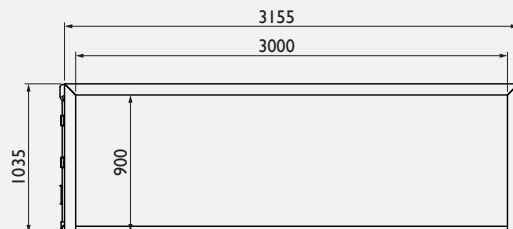

CLUB WALL GOAL

Wall anchored goal

The Anti Wave Club Wall Goal anchors directly into the pool deck or bulkhead via two rear support arms that can be fully adjusted both vertically and horizontally to fit existing deck anchors. The polypropylene net is knotted at every intersection, and completely covers the back and sides of the goal. The back drape net is made of heavy-duty canvas, and features a weighted bottom strip for even hanging.

- Full-sized training and social games goal
- Adjustable to fit most deep or shallow end pools
- Strong, powder-coated aluminium frame, with 3m x .9m face
- Net is tough polypropylene cord, knotted at every intersection
- Heavy-duty canvas back drape is weighted for smooth backdrop
- Two deck anchors included

SPECIFICATIONS

Anti Wave Club Wall Goal

Model/Item No.	Description	SHIPPING			
		Weight	Length	Width	Height
14-61-0129	Anti Wave Club Wall Goal	13kg	320cm	110cm	15cm