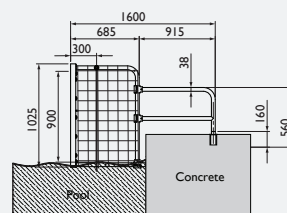

CLUB WALL GOAL

Wall anchored goal

The Anti Wave Club Wall Goal anchors directly into the pool deck or bulkhead via two rear support arms that can be fully adjusted both vertically and horizontally to fit existing deck anchors. The polypropylene net is knotted at every intersection, and completely covers the back and sides of the goal. The back drape net is made of heavy-duty canvas, and features a weighted bottom strip for even hanging.

- Full-sized training and social games goal
- Adjustable to fit most deep or shallow end pools
- Strong, powder-coated aluminium frame, with 3m x .9m face
- Net is tough polypropylene cord, knotted at every intersection
- Heavy-duty canvas back drape is weighted for smooth backdrop
- Two deck anchors included

SPECIFICATIONS

Anti Wave Club Wall Goal

Model/Item No.	Description	SHIPPING			
		Weight	Length	Width	Height
14-61-0129	Anti Wave Club Wall Goal	13kg	320cm	110cm	15cm