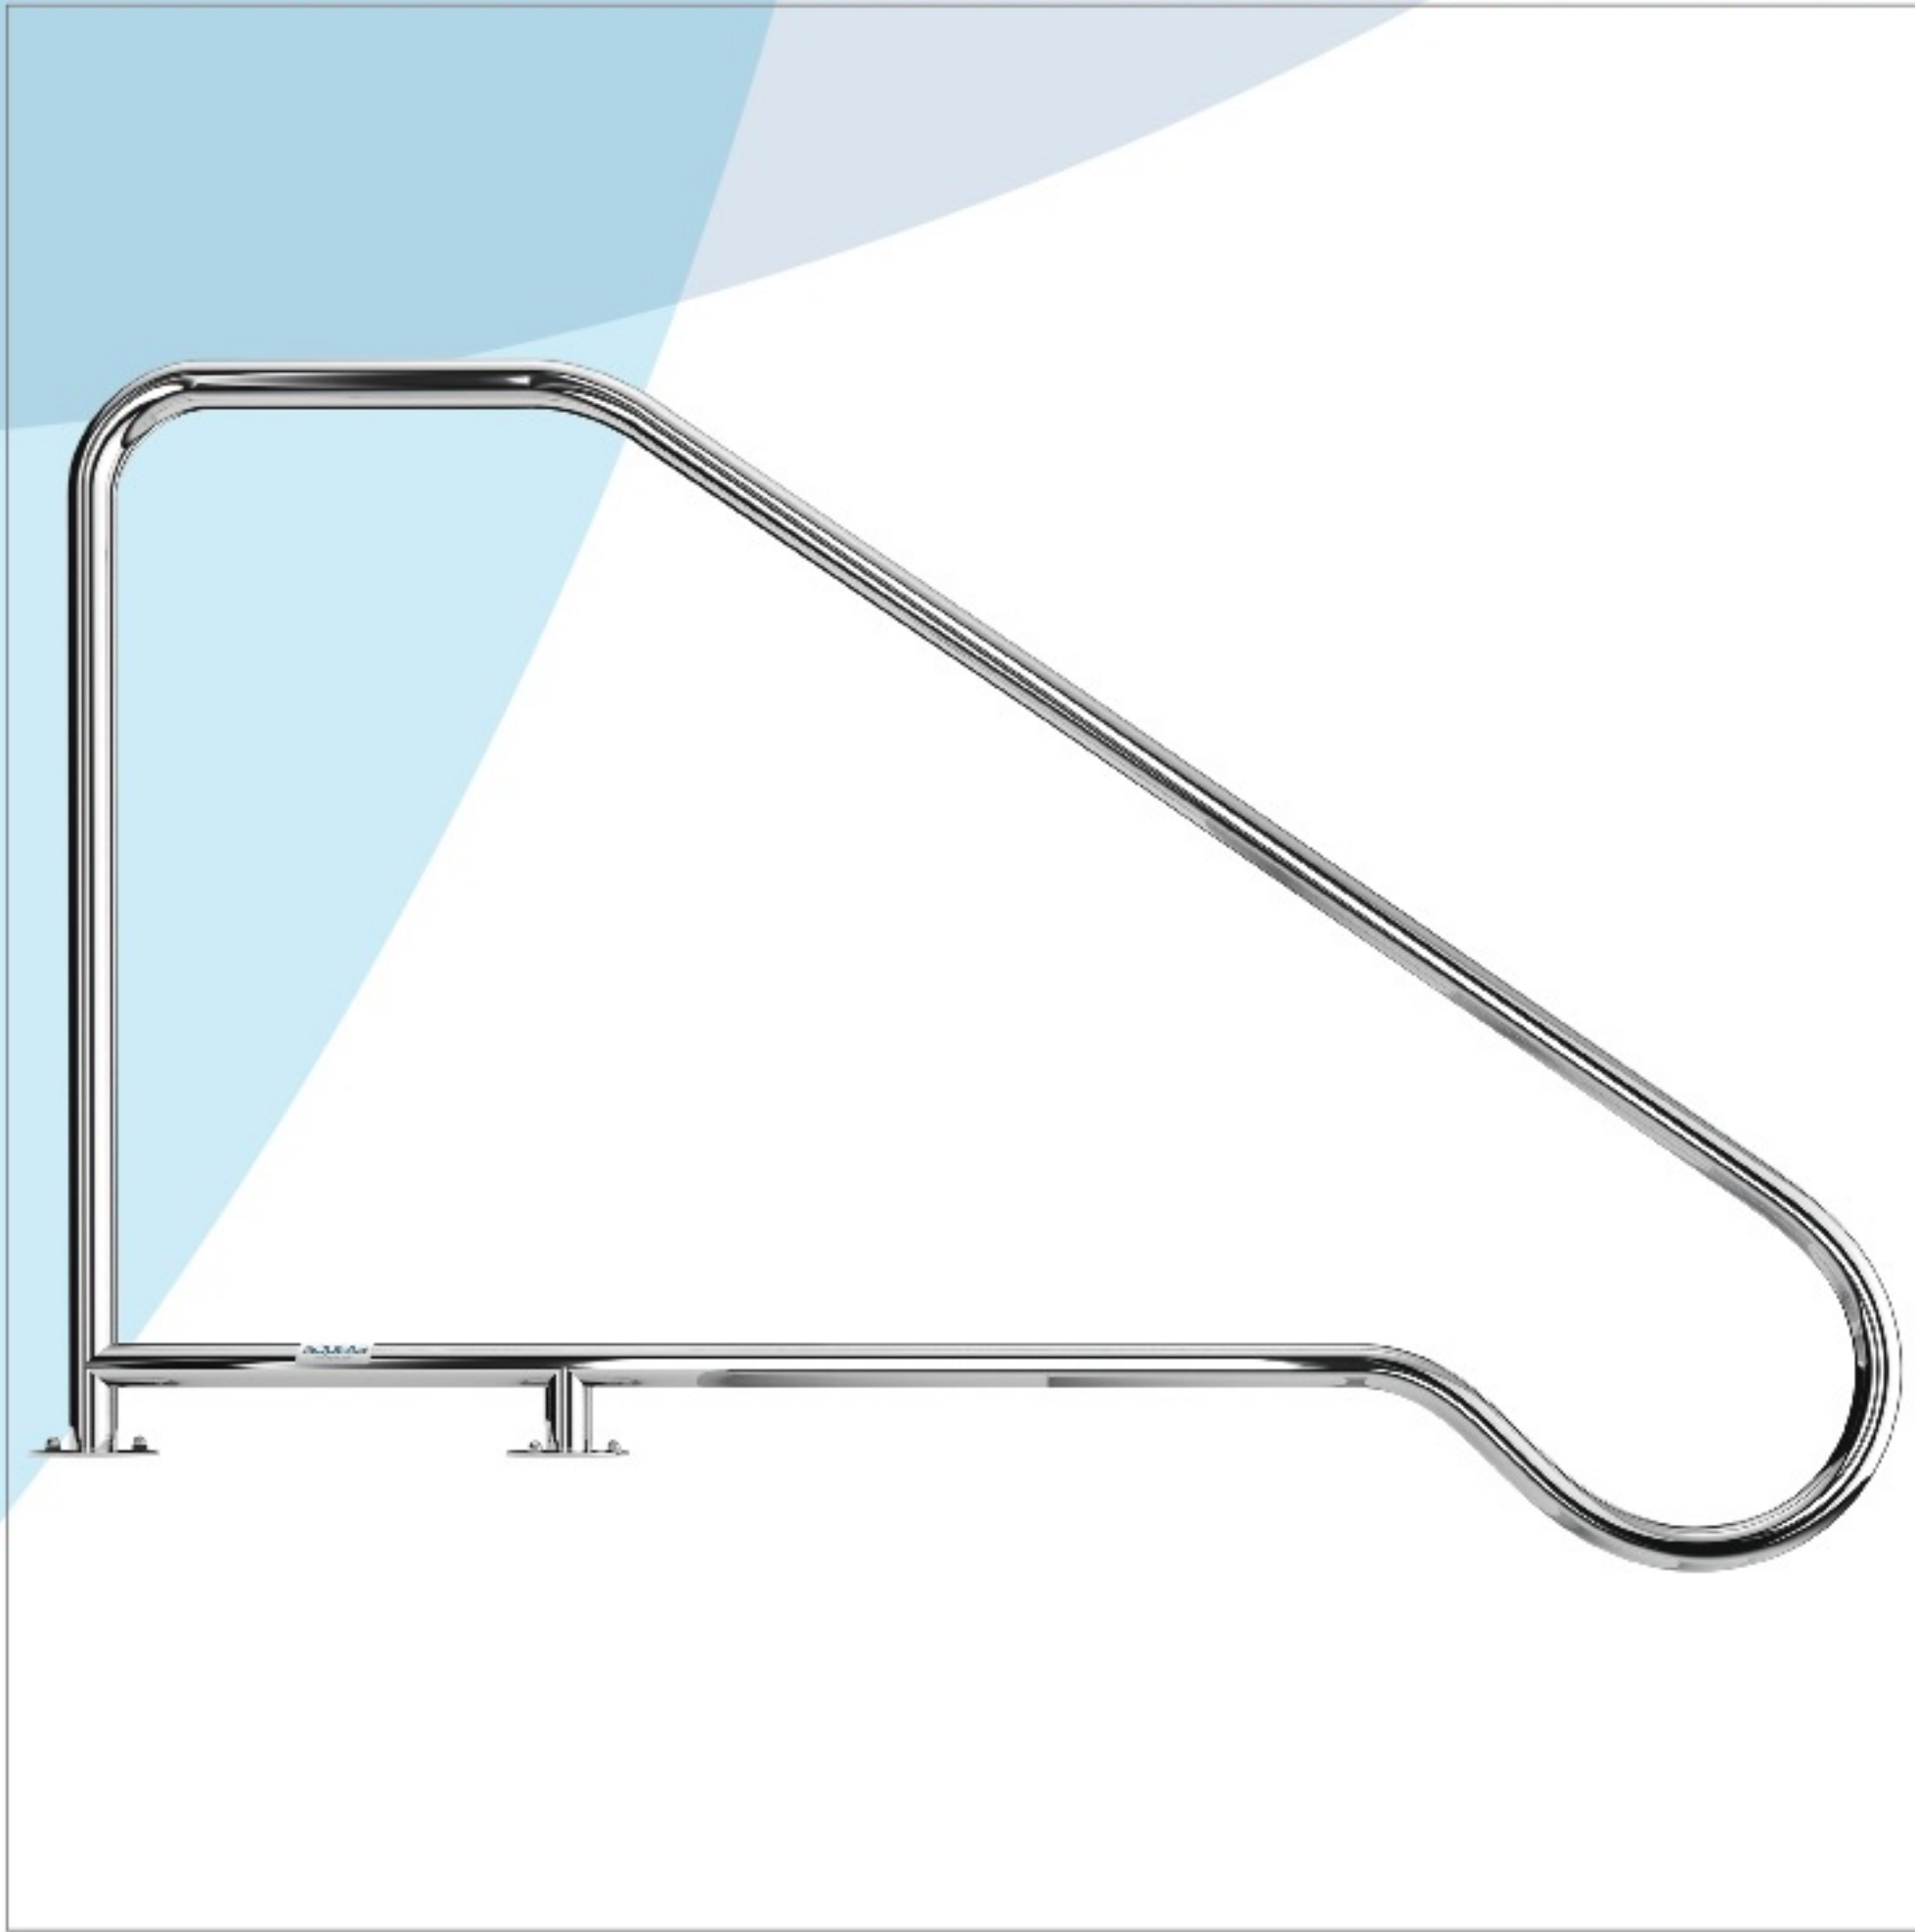

AQUEAS AQ-GR10 STAIR DECK GRAB RAILS

The AQUEAS AQ-GR10 is designed to fit at the top of the stairs. Deck mounted, the rail extends over and down the stairs allowing easy access. Suitable for commercial and residential applications.

Available in Standard or Flanged Grab Rails. The flanged fixings are supplied with the choice of stainless steel dyna bolts with dome nuts or threaded rods with dome nuts. Please specify when ordering. If not specified, threaded rods with dome nuts will be supplied.

Brand: AQUEAS
Material: Heavy Duty 316 Stainless Steel
Tube Size: 38 mm \varnothing
Finish: Mirror Polished
Application: Commercial / Residential
Sold as a Pair

PAQ-GR10-S AQUEAS Stair Deck Grab Rail Standard AQ-GR10
PAQ-GR10-F AQUEAS Stair Deck Grab Rail Flanged AQ-GR10