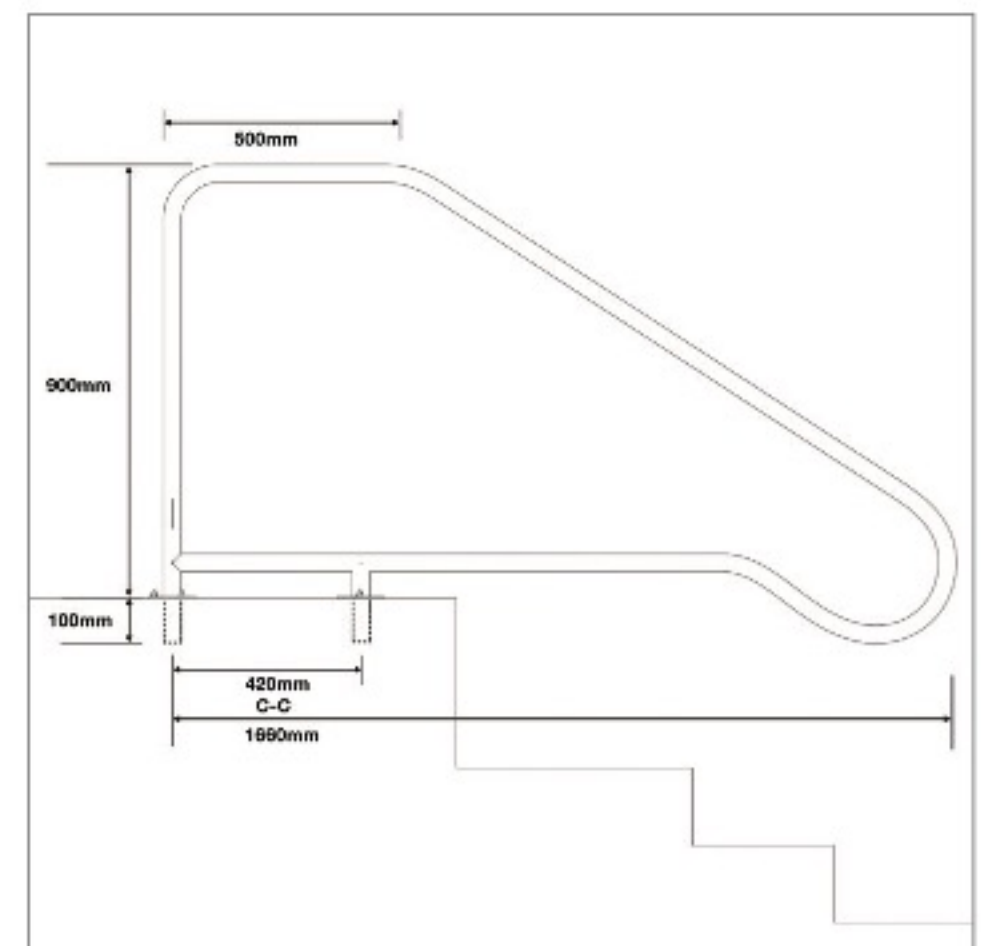

AQUEAS AQ-GR10 STAIR DECK GRAB RAILS

The AQUEAS AQ-GR10 is designed to fit at the top of the stairs. Deck mounted, the rail extends over and down the stairs allowing easy access. Suitable for commercial and residential applications.

Available in Standard or Flanged Grab Rails. The flanged fixings are supplied with the choice of stainless steel dyna bolts with dome nuts or threaded rods with dome nuts. Please specify when ordering. If not specified, threaded rods with dome nuts will be supplied.

Brand: AQUEAS
Material: Heavy Duty 316 Stainless Steel
Tube Size: 38 mm \varnothing
Finish: Mirror Polished
Application: Commercial / Residential
Sold as a Pair

PAQ-GR10-S AQUEAS Stair Deck Grab Rail Standard AQ-GR10
PAQ-GR10-F AQUEAS Stair Deck Grab Rail Flanged AQ-GR10