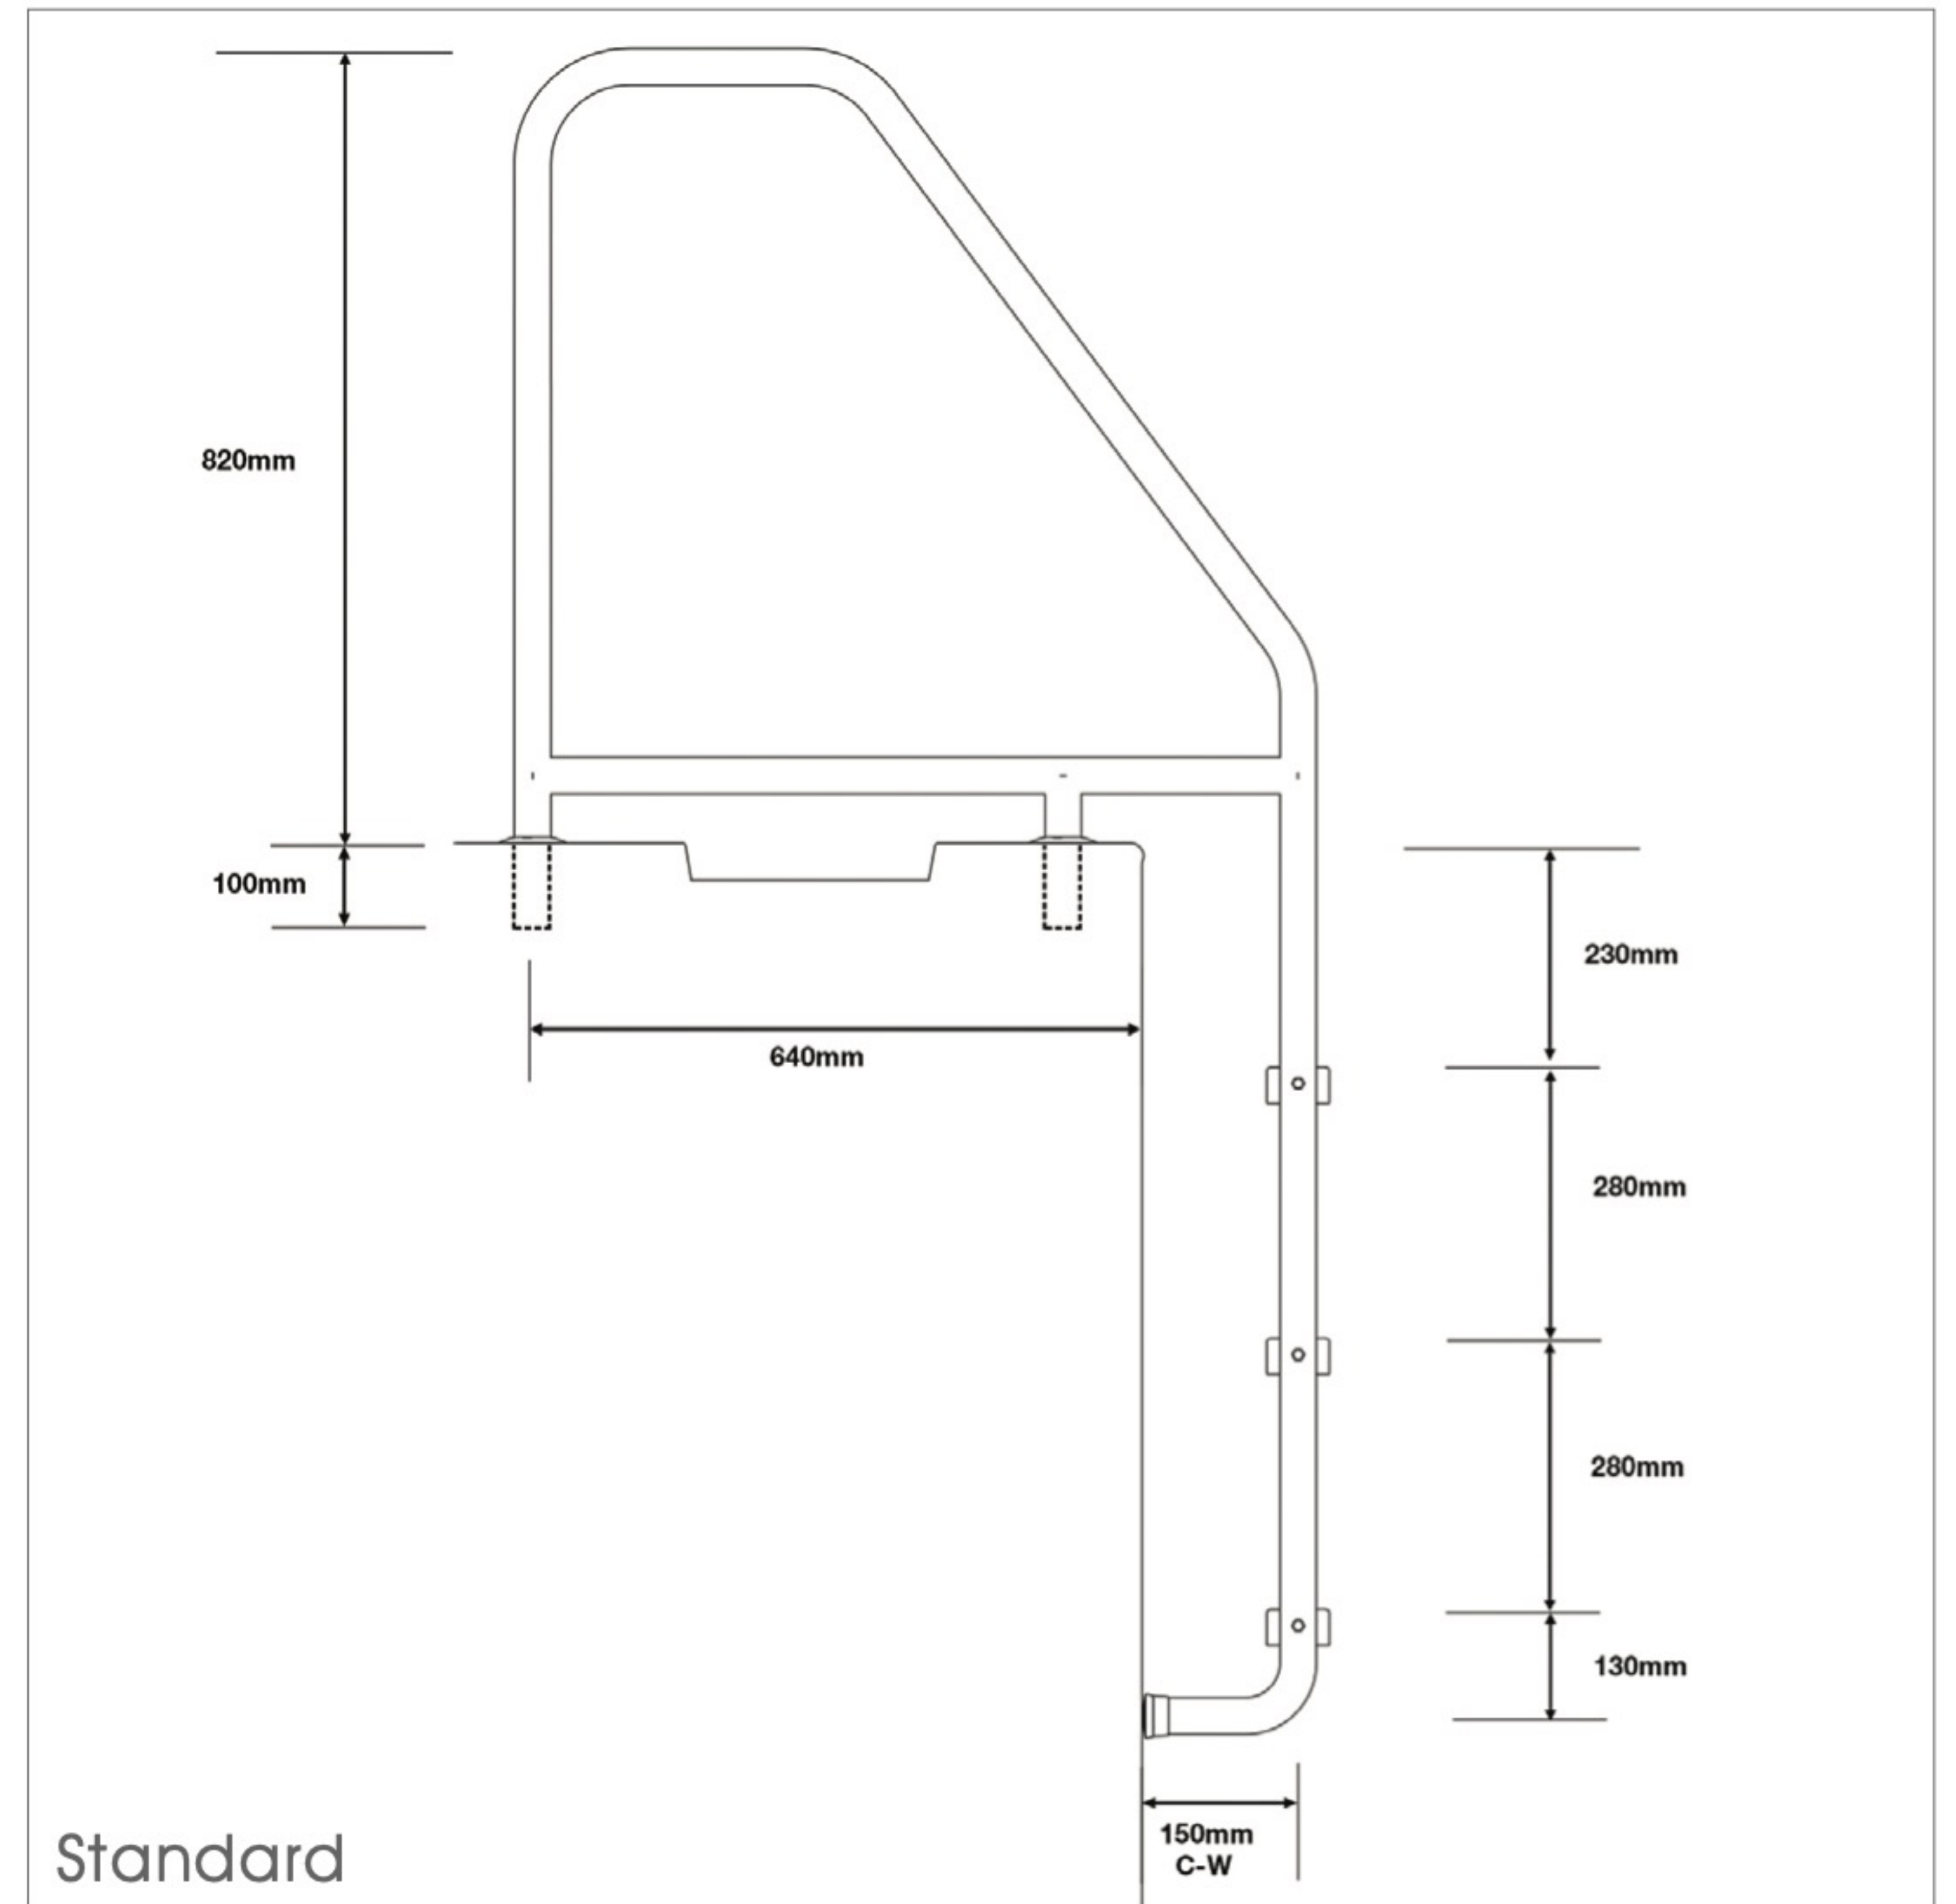

AQUEAS AQ-LDR03 LADDER

The AQUEAS AQ-LDR03 is designed to span pool grating and wide gutters on commercial and residential applications. It features a horizontal bar bracing the frame giving it extra strength. Features taller hand rails and fitted with grey moulded treads reinforced with stainless steel rod with dome nuts for extra strength. Features taller hand rails and fitted with grey moulded treads reinforced with stainless steel rod with dome nuts for extra strength.

Brand: AQUEAS
Material: Heavy Duty 316 Stainless Steel
Tube Size: 38 mmø
Finish: Mirror Polished
Fixing: Standard, Flanged Top or Flanged Top & Bottom
Steps: 2, 3, or 4 step
Application: Commercial / Residential
the**smart**choice

- PAQ-LDR03-2-S AQUEAS AQ-LDR03 Ladder 2 Step Standard
- PAQ-LDR03-2-FT AQUEAS AQ-LDR03 Ladder 2 Step Flanged Top
- PAQ-LDR03-2-FTB AQUEAS AQ-LDR03 Ladder 2 Step Flanged Top and Bottom
- PAQ-LDR03-3-S AQUEAS AQ-LDR03 Ladder 3 Step Standard
- PAQ-LDR03-3-FT AQUEAS AQ-LDR03 Ladder 3 Step Flanged Top
- PAQ-LDR03-3-FTB AQUEAS AQ-LDR03 Ladder 3 Step Flanged Top and Bottom
- PAQ-LDR03-4-S AQUEAS AQ-LDR03 Ladder 4 Step Standard
- PAQ-LDR03-4-FT AQUEAS AQ-LDR03 Ladder 4 Step Flanged Top
- PAQ-LDR03-4-FTB AQUEAS AQ-LDR03 Ladder 4 Step Flanged Top and Bottom