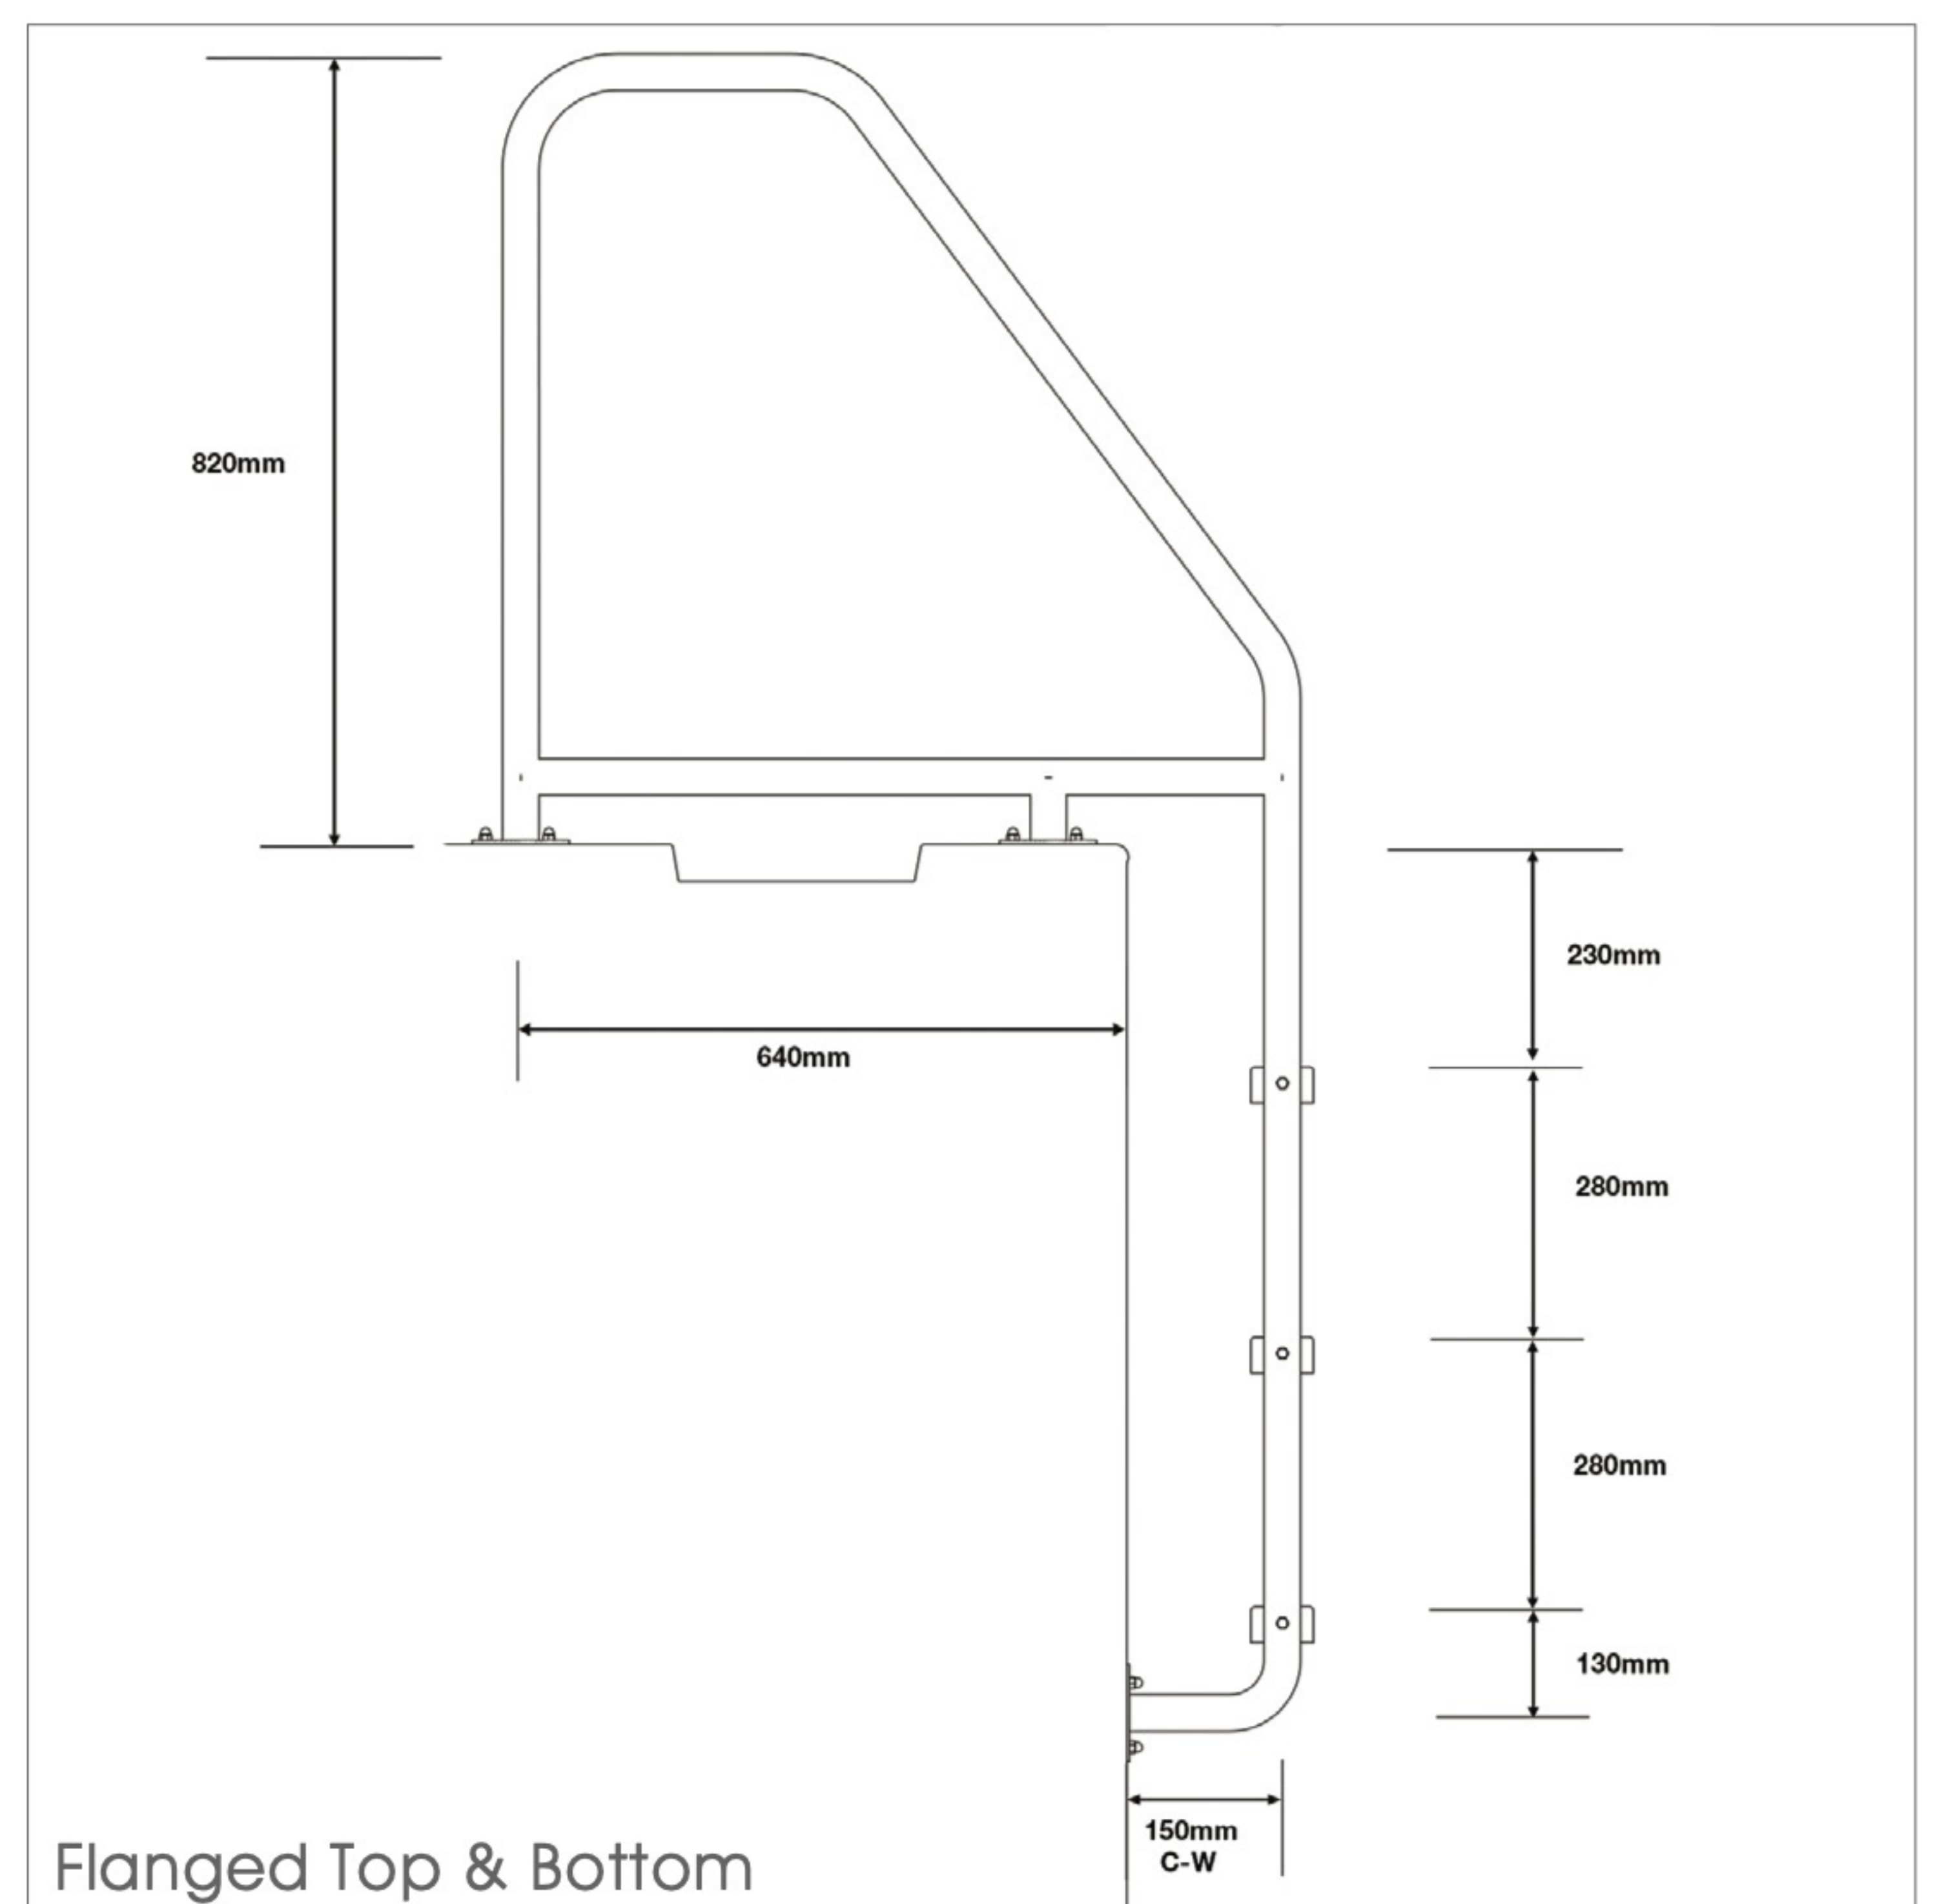

AQUEAS AQ-LDR03 LADDER

The AQUEAS AQ-LDR03 is designed to span pool grating and wide gutters on commercial and residential applications. It features a horizontal bar bracing the frame giving it extra strength. Features taller hand rails and fitted with grey moulded treads reinforced with stainless steel rod with dome nuts for extra strength. Features taller hand rails and fitted with grey moulded treads reinforced with stainless steel rod with dome nuts for extra strength.

Brand: AQUEAS
Material: Heavy Duty 316 Stainless Steel
Tube Size: 38 mmø
Finish: Mirror Polished
Fixing: Standard, Flanged Top or Flanged Top & Bottom
Steps: 2, 3, or 4 step
Application: Commercial / Residential
the**smart**choice

- PAQ-LDR03-2-S AQUEAS AQ-LDR03 Ladder 2 Step Standard
- PAQ-LDR03-2-FT AQUEAS AQ-LDR03 Ladder 2 Step Flanged Top
- PAQ-LDR03-2-FTB AQUEAS AQ-LDR03 Ladder 2 Step Flanged Top and Bottom
- PAQ-LDR03-3-S AQUEAS AQ-LDR03 Ladder 3 Step Standard
- PAQ-LDR03-3-FT AQUEAS AQ-LDR03 Ladder 3 Step Flanged Top
- PAQ-LDR03-3-FTB AQUEAS AQ-LDR03 Ladder 3 Step Flanged Top and Bottom
- PAQ-LDR03-4-S AQUEAS AQ-LDR03 Ladder 4 Step Standard
- PAQ-LDR03-4-FT AQUEAS AQ-LDR03 Ladder 4 Step Flanged Top
- PAQ-LDR03-4-FTB AQUEAS AQ-LDR03 Ladder 4 Step Flanged Top and Bottom