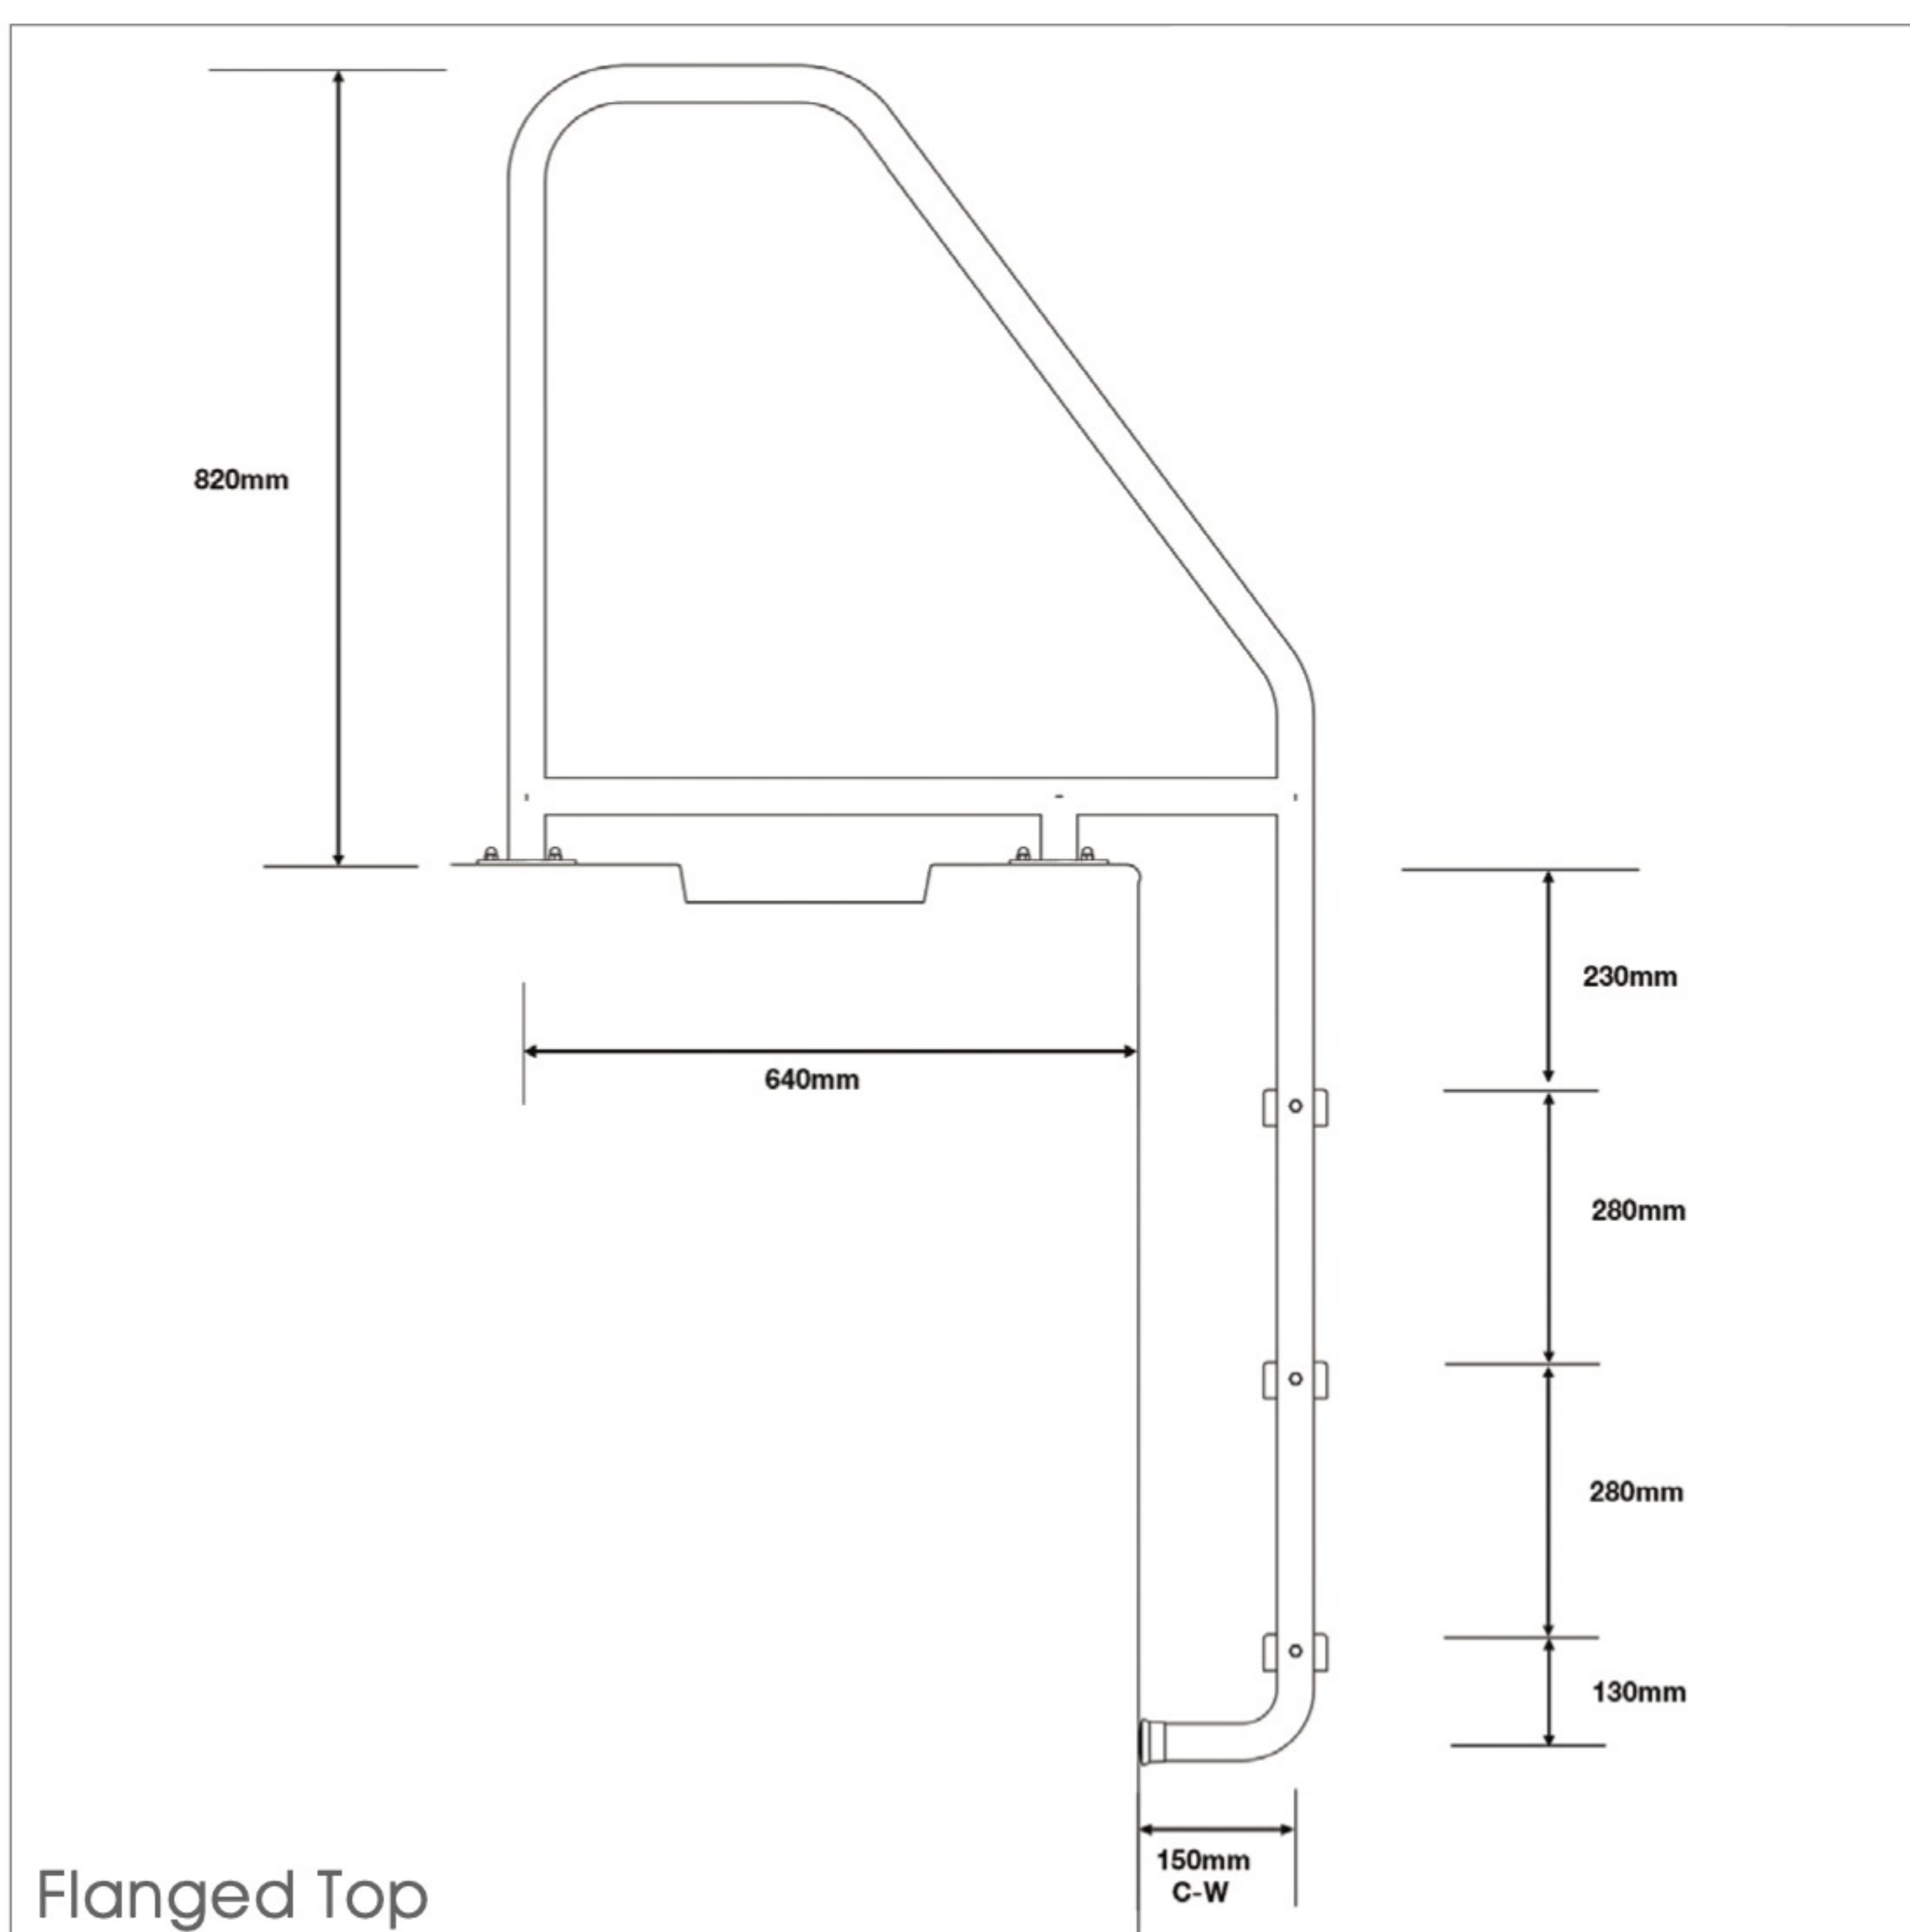

AQUEAS AQ-LDR03 LADDER

The AQUEAS AQ-LDR03 is designed to span pool grating and wide gutters on commercial and residential applications. It features a horizontal bar bracing the frame giving it extra strength. Features taller hand rails and fitted with grey moulded treads reinforced with stainless steel rod with dome nuts for extra strength. Features taller hand rails and fitted with grey moulded treads reinforced with stainless steel rod with dome nuts for extra strength.

Brand: AQUEAS
Material: Heavy Duty 316 Stainless Steel
Tube Size: 38 mmø
Finish: Mirror Polished
Fixing: Standard, Flanged Top or Flanged Top & Bottom
Steps: 2, 3, or 4 step
Application: Commercial / Residential
the**smart**choice

- PAQ-LDR03-2-S AQUEAS AQ-LDR03 Ladder 2 Step Standard
- PAQ-LDR03-2-FT AQUEAS AQ-LDR03 Ladder 2 Step Flanged Top
- PAQ-LDR03-2-FTB AQUEAS AQ-LDR03 Ladder 2 Step Flanged Top and Bottom
- PAQ-LDR03-3-S AQUEAS AQ-LDR03 Ladder 3 Step Standard
- PAQ-LDR03-3-FT AQUEAS AQ-LDR03 Ladder 3 Step Flanged Top
- PAQ-LDR03-3-FTB AQUEAS AQ-LDR03 Ladder 3 Step Flanged Top and Bottom
- PAQ-LDR03-4-S AQUEAS AQ-LDR03 Ladder 4 Step Standard
- PAQ-LDR03-4-FT AQUEAS AQ-LDR03 Ladder 4 Step Flanged Top
- PAQ-LDR03-4-FTB AQUEAS AQ-LDR03 Ladder 4 Step Flanged Top and Bottom