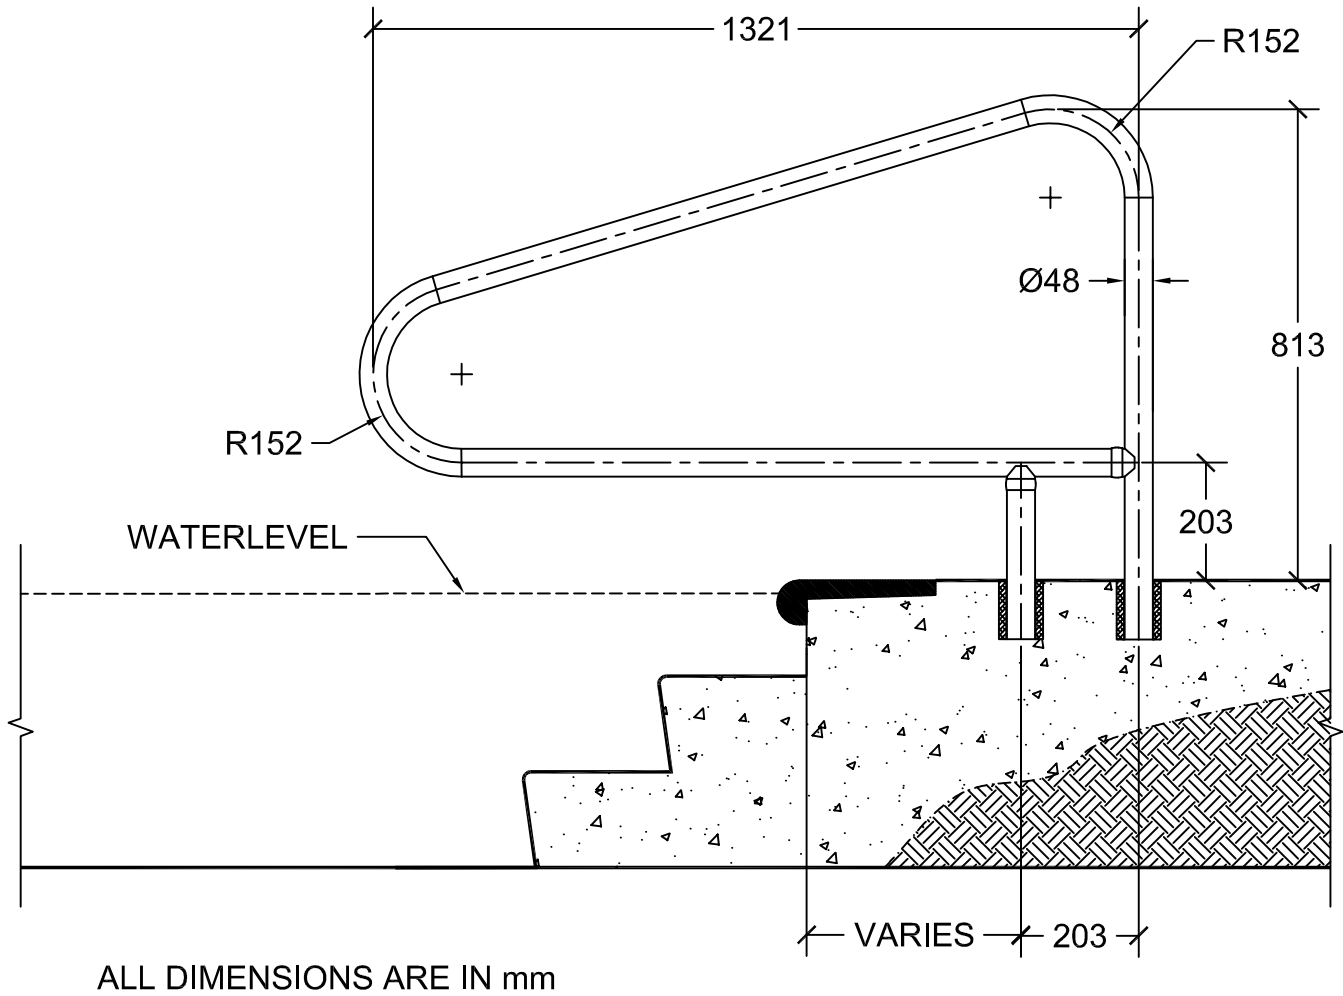

CBRTD-352 RETURN-TO-DECK HANDRAIL CROSS BRACED

SÄFTRON POOLS AND SAFETY RAILS

SÄFTRON BY AQUATIC ELEMENTS

Aquatic Elements P/L
2 Hayter Street
Currumbin QLD 4223
Phone: 07-5534 3136 | Fax: 07-3259-8519
Website: www.aquaticelements.com.au

SERIES: CBRTD-352 RETURN-TO-DECK HANDRAIL

PREPARED BY: Matt Fluehmann

APPROVED BY:

PROJECT :

QTY: | COLOR:

ISSUED : 10/24/2017

SCALE : NTS

DRAW. NO. CBRTD-352