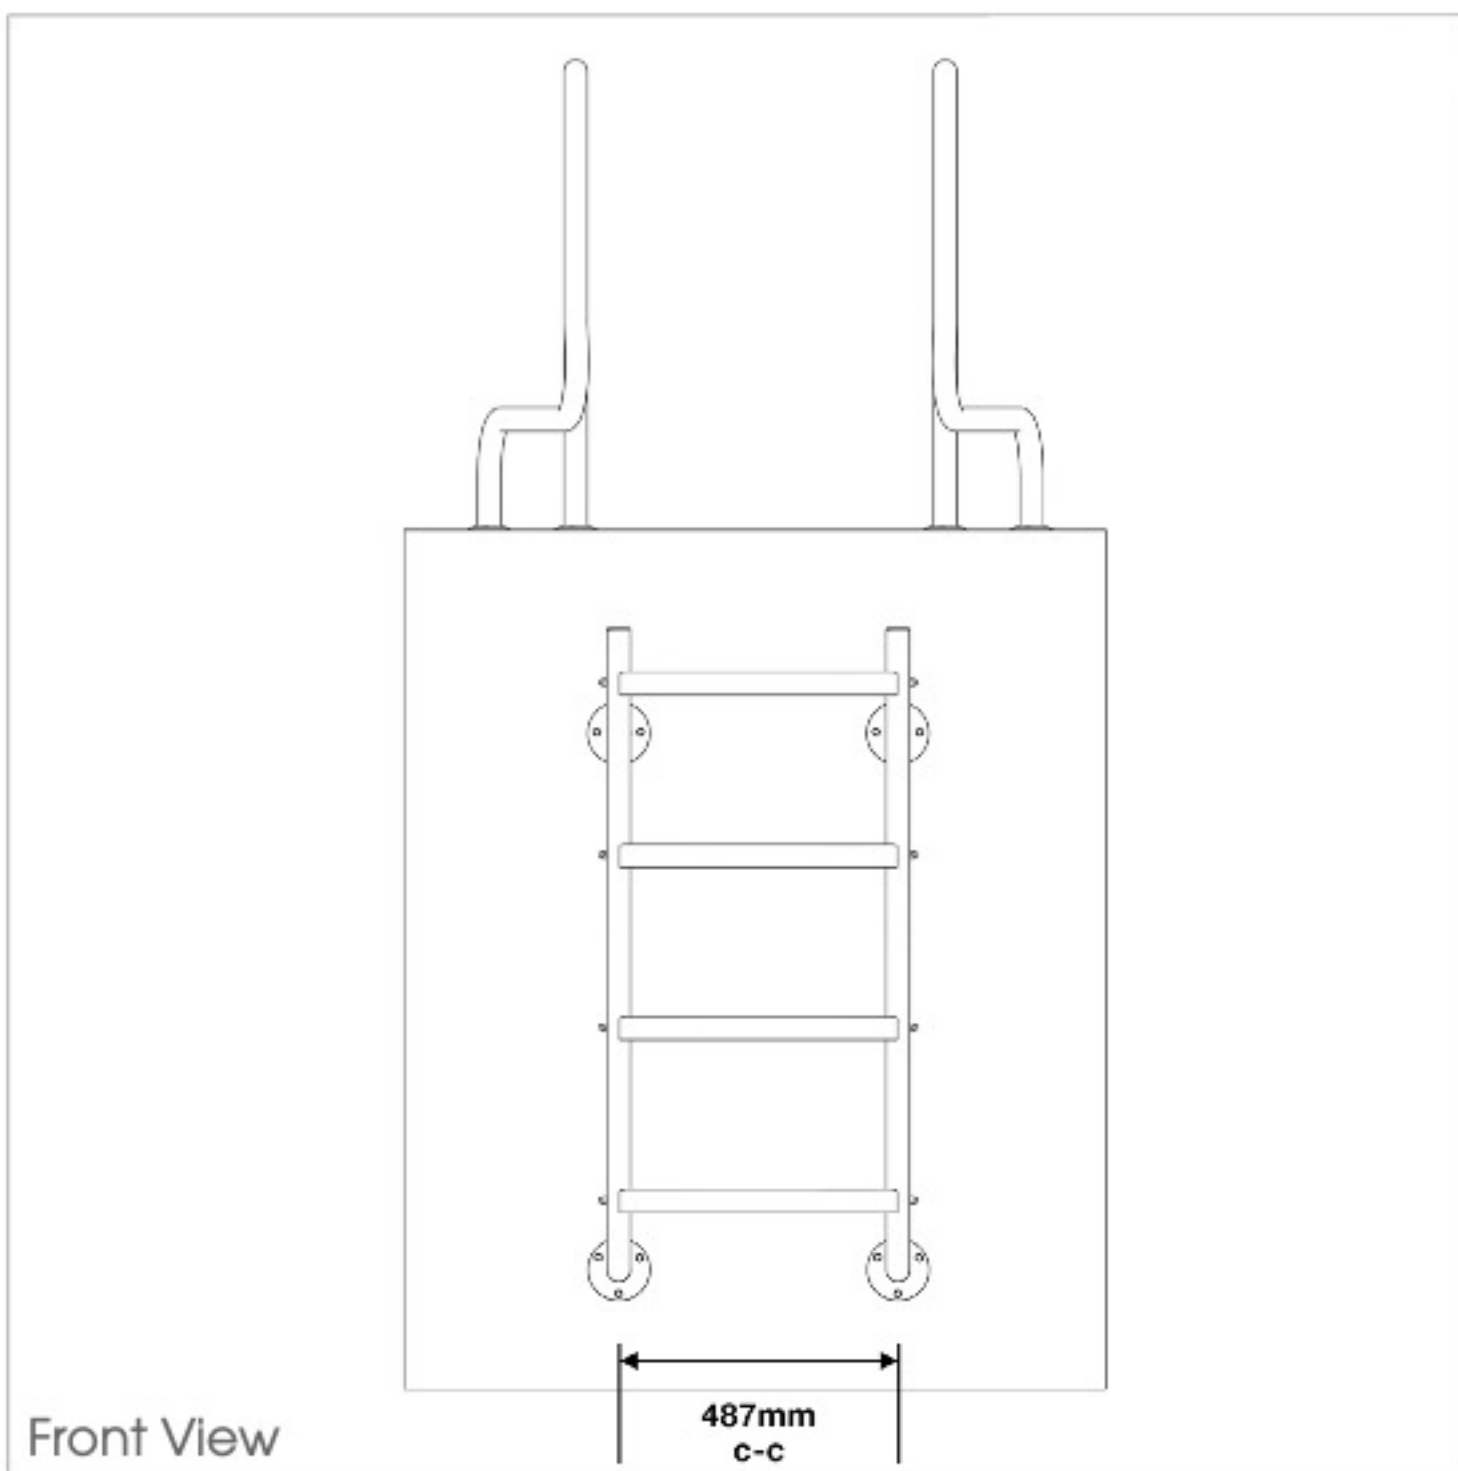

AQUEAS AQ-LDR07 LADDER/RAIL COMBO

2 step

3 step

4 step

The AQUEAS AQ-LDR07 is a Ladder combined with an AQ-GR06 in-line Grab Rail which is suited to pools with a pool blanket. The blanket passes over the ladder without getting caught or needing cut-outs in the blanket. Fitted with grey moulded treads reinforced with stainless steel rod with dome nuts for extra strength.

Available in Flanged Ladder only with either Standard or Flanged Grab Rails. The flanged fixings are supplied with the choice of stainless steel dyna bolts with dome nuts or threaded rods with dome nuts. Please specify when ordering. If not specified, threaded rods with dome nuts will be supplied. Ladder only also available.

Brand: AQUEAS

Material: Heavy Duty 316 Stainless Steel

Tube Size: 38 mmø

Finish: Mirror Polished

Fixing: Standard, Flanged Top or Flanged Top & Bottom

Steps: 2, 3, or 4 step

Application: Commercial / Residential

the**smart**choice

AQ-LDR07 Ladder and AQ-GR06 Grab Rail Combo

- PAQ-LDR07-2-FS AQUEAS AQ-LDR07 Ladder 2 Step Flanged Ladder/Std Rail
- PAQ-LDR07-2-FF AQUEAS AQ-LDR07 Ladder 2 Step Flanged Ladder & Flanged Rail
- PAQ-LDR07-3-FS AQUEAS AQ-LDR07 Ladder 3 Step Flanged Ladder/Std Rail
- PAQ-LDR07-3-FF AQUEAS AQ-LDR07 Ladder 3 Step Flanged Ladder & Flanged Rail
- PAQ-LDR07-4-FS AQUEAS AQ-LDR07 Ladder 4 Step Flanged Ladder/Std Rail
- PAQ-LDR07-4-FF AQUEAS AQ-LDR07 Ladder 4 Step Flanged Ladder & Flanged Rail