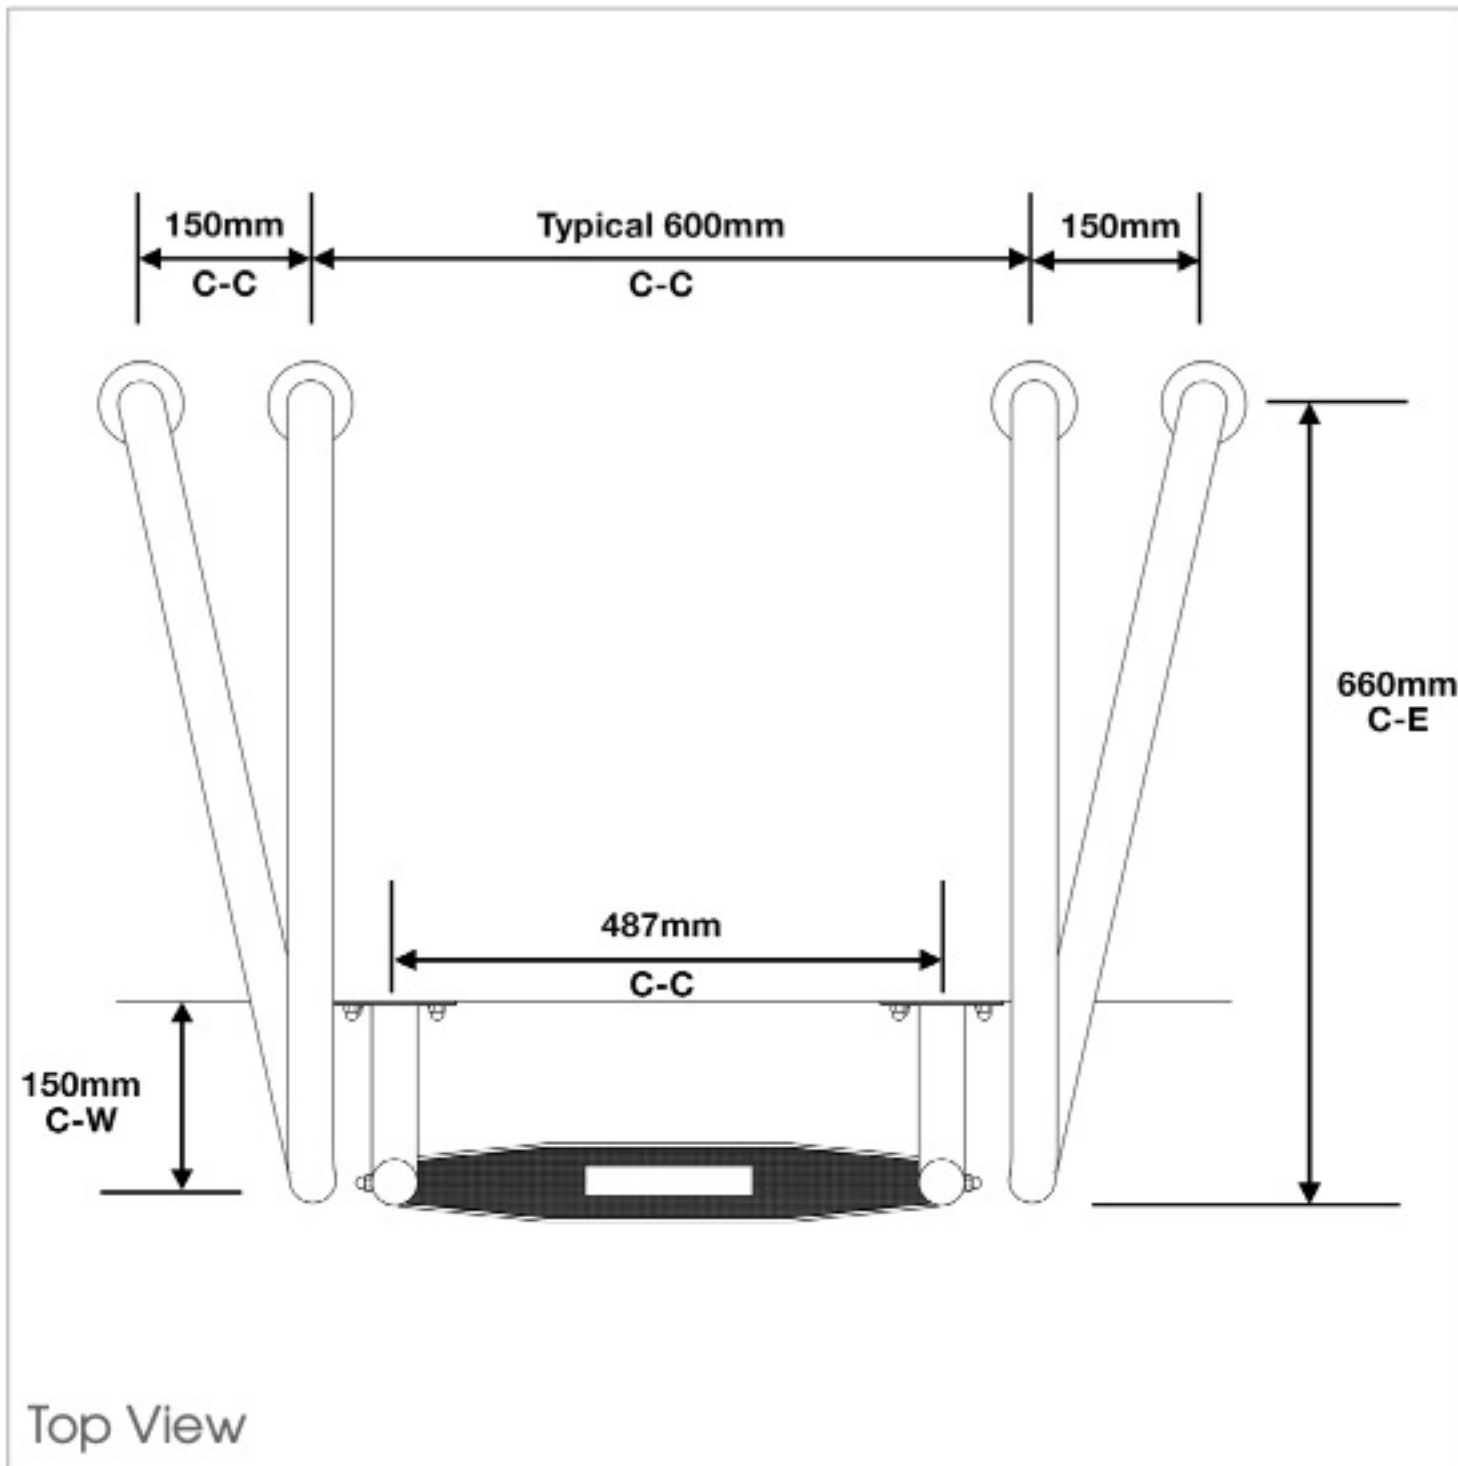

AQ-LDR07 Ladder and AQ-GR06 Grab Rail Combo

- PAQ-LDR07-2-FS AQUEAS AQ-LDR07 Ladder 2 Step Flanged Ladder/Std Rail
- PAQ-LDR07-2-FF AQUEAS AQ-LDR07 Ladder 2 Step Flanged Ladder & Flanged Rail
- PAQ-LDR07-3-FS AQUEAS AQ-LDR07 Ladder 3 Step Flanged Ladder/Std Rail
- PAQ-LDR07-3-FF AQUEAS AQ-LDR07 Ladder 3 Step Flanged Ladder & Flanged Rail
- PAQ-LDR07-4-FS AQUEAS AQ-LDR07 Ladder 4 Step Flanged Ladder/Std Rail
- PAQ-LDR07-4-FF AQUEAS AQ-LDR07 Ladder 4 Step Flanged Ladder & Flanged Rail

AQ-LDR07 Ladder Only

- PAQ-PSL002-2-F AQUEAS AQ-LDR07 Ladder 2 Step Flanged
- PAQ-PSL003-3-F AQUEAS AQ-LDR07 Ladder 3 Step Flanged
- PAQ-PSL004-4-F AQUEAS AQ-LDR07 Ladder 4 Step Flanged