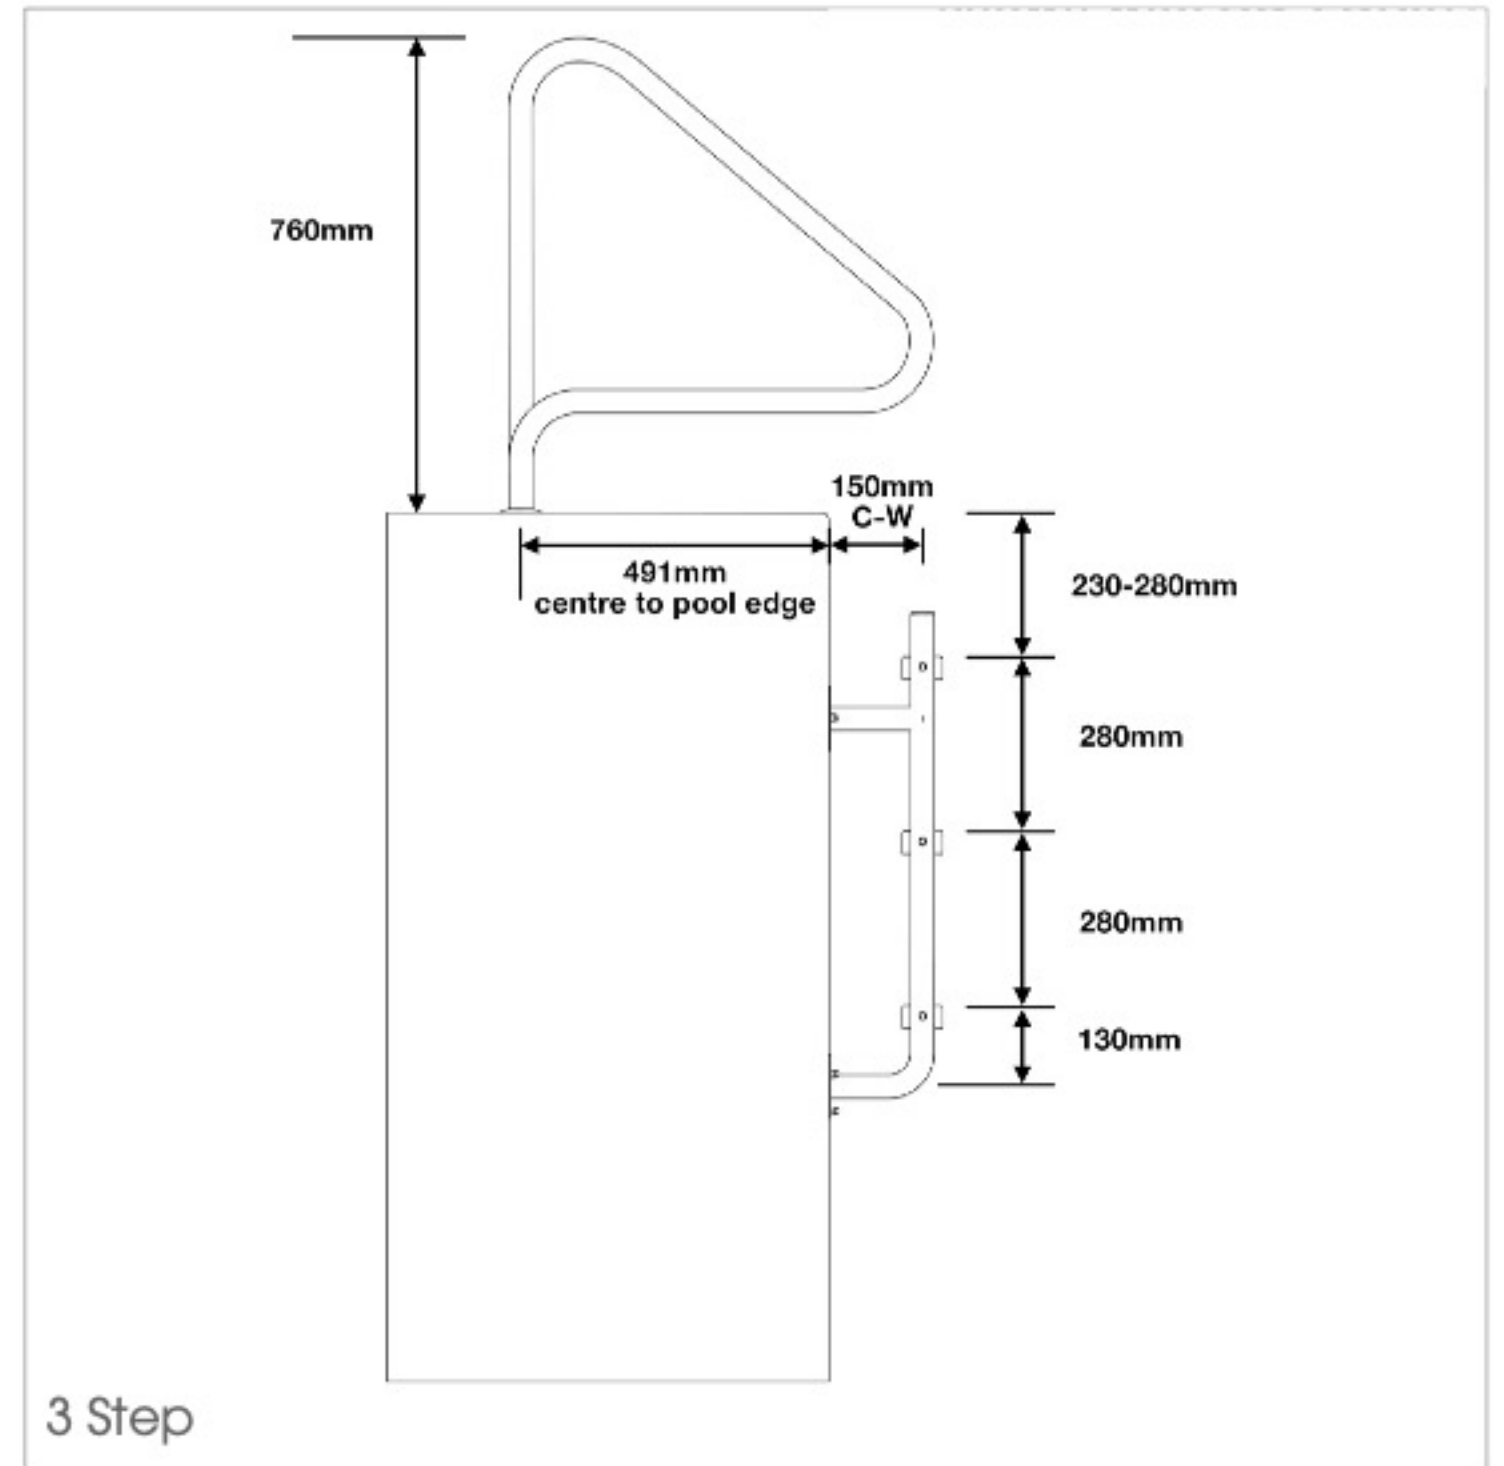

AQUEAS AQ-LDR07 LADDER/RAIL COMBO

2 step

3 step

4 step

The AQUEAS AQ-LDR07 is a Ladder combined with an AQ-GR06 in-line Grab Rail which is suited to pools with a pool blanket. The blanket passes over the ladder without getting caught or needing cut-outs in the blanket. Fitted with grey moulded treads reinforced with stainless steel rod with dome nuts for extra strength.

Brand: AQUEAS

Material: Heavy Duty 316 Stainless Steel

Tube Size: 38 mmø

Finish: Mirror Polished

Fixing: Standard, Flanged Top or Flanged Top & Bottom

Steps: 2, 3, or 4 step

Application: Commercial / Residential

the**smart**choice

AQ-LDR07 Ladder and AQ-GR06 Grab Rail Combo

- PAQ-LDR07-2-FS AQUEAS AQ-LDR07 Ladder 2 Step Flanged Ladder/Std Rail
- PAQ-LDR07-2-FF AQUEAS AQ-LDR07 Ladder 2 Step Flanged Ladder & Flanged Rail
- PAQ-LDR07-3-FS AQUEAS AQ-LDR07 Ladder 3 Step Flanged Ladder/Std Rail
- PAQ-LDR07-3-FF AQUEAS AQ-LDR07 Ladder 3 Step Flanged Ladder & Flanged Rail
- PAQ-LDR07-4-FS AQUEAS AQ-LDR07 Ladder 4 Step Flanged Ladder/Std Rail
- PAQ-LDR07-4-FF AQUEAS AQ-LDR07 Ladder 4 Step Flanged Ladder & Flanged Rail