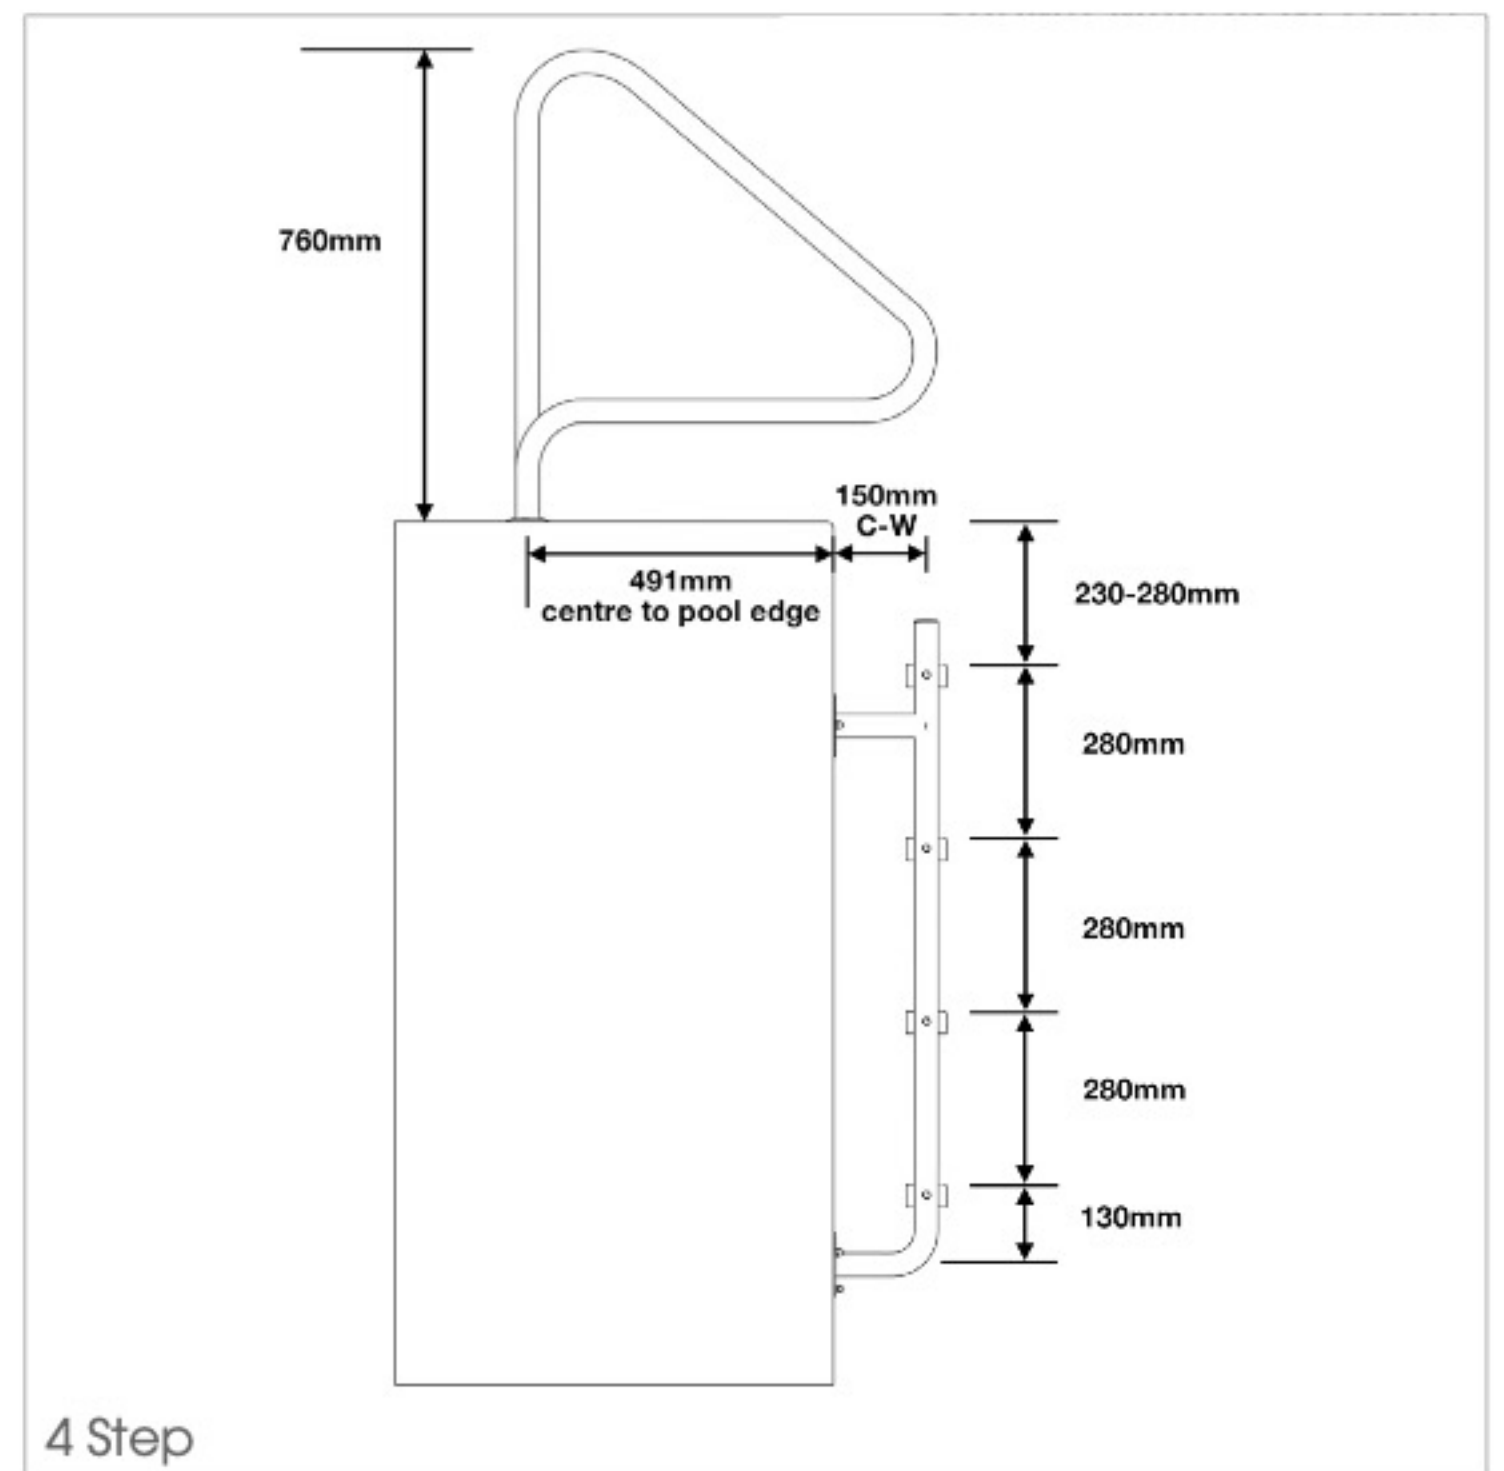

AQUEAS AQ-LDR07 LADDER/RAIL COMBO

2 step

3 step

4 step

The AQUEAS AQ-LDR07 is a Ladder combined with an AQ-GR06 in-line Grab Rail which is suited to pools with a pool blanket. The blanket passes over the ladder without getting caught or needing cut-outs in the blanket. Fitted with grey moulded treads reinforced with stainless steel rod with dome nuts for extra strength.

Brand: AQUEAS

Material: Heavy Duty 316 Stainless Steel

Tube Size: 38 mmø

Finish: Mirror Polished

Fixing: Standard, Flanged Top or Flanged Top & Bottom

Steps: 2, 3, or 4 step

Application: Commercial / Residential

the**smart**choice

AQ-LDR07 Ladder and AQ-GR06 Grab Rail Combo

- PAQ-LDR07-2-FS AQUEAS AQ-LDR07 Ladder 2 Step Flanged Ladder/Std Rail
- PAQ-LDR07-2-FF AQUEAS AQ-LDR07 Ladder 2 Step Flanged Ladder & Flanged Rail
- PAQ-LDR07-3-FS AQUEAS AQ-LDR07 Ladder 3 Step Flanged Ladder/Std Rail
- PAQ-LDR07-3-FF AQUEAS AQ-LDR07 Ladder 3 Step Flanged Ladder & Flanged Rail
- PAQ-LDR07-4-FS AQUEAS AQ-LDR07 Ladder 4 Step Flanged Ladder/Std Rail
- PAQ-LDR07-4-FF AQUEAS AQ-LDR07 Ladder 4 Step Flanged Ladder & Flanged Rail