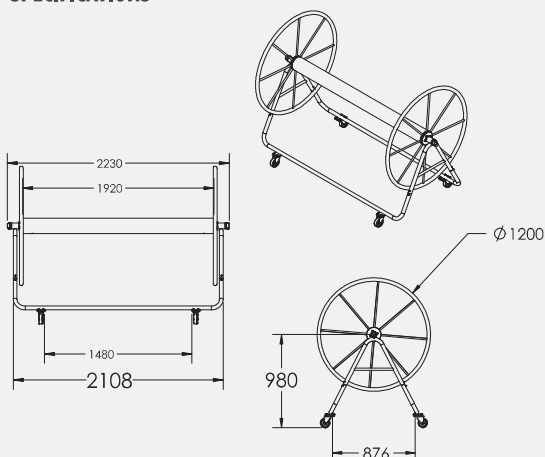

SPECIFICATIONS