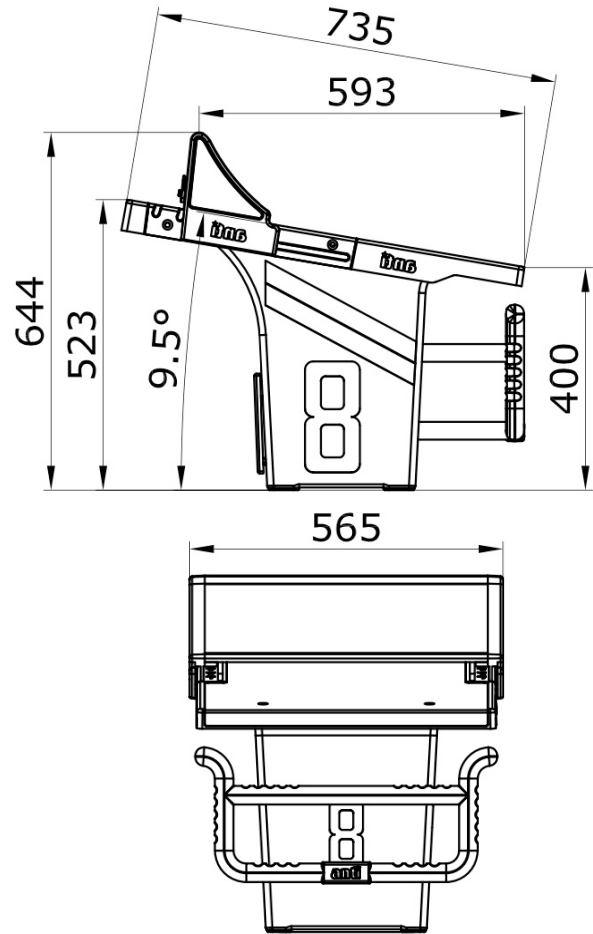

## SuperBlock 750

SuperBlock 750 with 5 Point Moveable Track Start System

The SuperBlock 750 is suitable for performance training and competition facilities and includes the FINA Approved 5 Point Moveable Track Start System for top performance starts. The smaller footprint base and shorter top length is more suitable for installation where pool deck or bulkhead space is limited.

- Compliant with FINA regulations.
- Durable FRP construction with SS316 fittings.
- Movable Track Start (MTS) System adjustable to 5 unique positions.
- Durable, long life anti-slip top tread on top
- Optional extra Safe Start handles for fast starts and safety.
- Compatible with major electronic timing systems (including Omega and Colorado).
- Protect your blocks with the 'No Diving' Heavy Duty Block Covers AWE018 (Page 14).

FINA Competition facility, SuperBlock 750

CODE	PRODUCT	DESCRIPTION	WEIGHT	VOLUME
AWE171	SuperBlock 650	FRP, 650mm Top	20kg	0.3m <sup>3</sup>
AWE71S	SuperBlock 750	SMC, 750mm Top	20kg	0.3m <sup>3</sup>
AWE018	Block Cover	Block Cover Blue	2kg	0.05m <sup>3</sup>