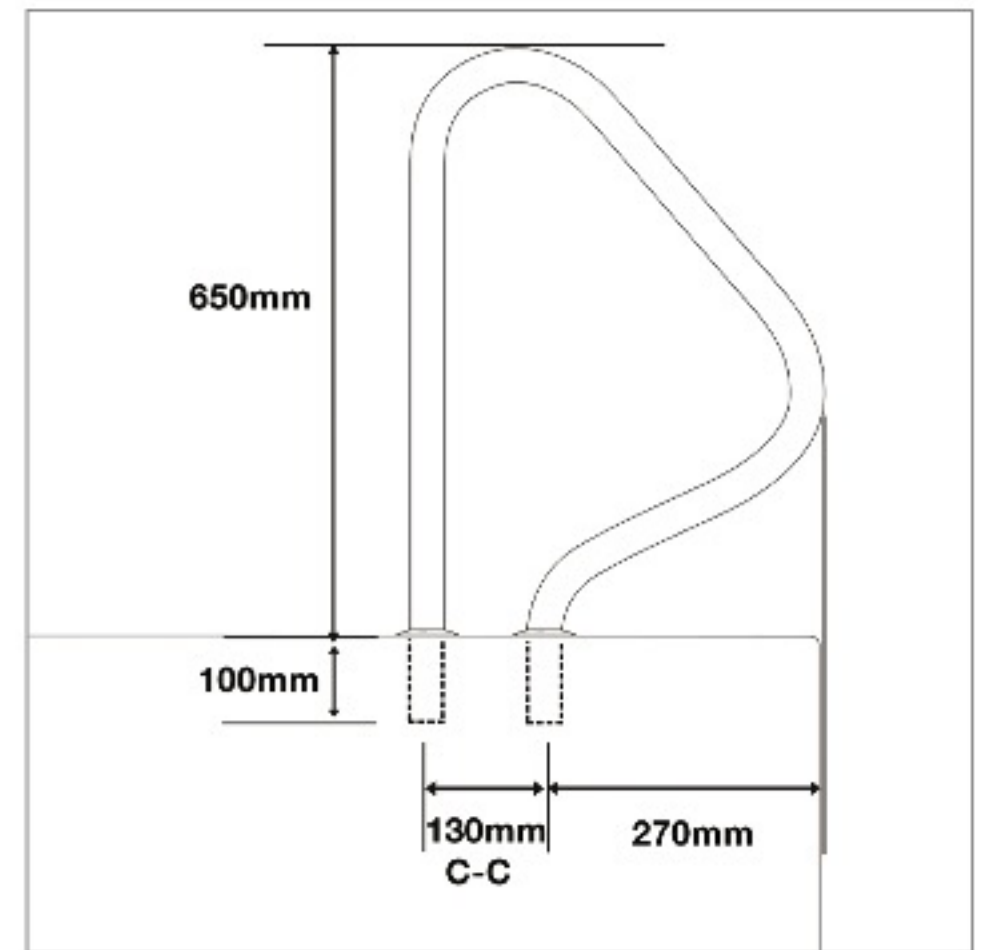

## AQUEAS AQ-GR03 GRAB RAILS

The AQUEAS AQ-GR03 are well suited to residential applications when the pool deck is narrow.

Available in Standard or Flanged Grab Rails.

The flanged fixings are supplied with the choice of stainless steel dyna bolts with dome nuts or threaded rods with dome nuts. Please specify when ordering. If not specified, threaded rods with dome nuts will be supplied.

Brand: AQUEAS

Material: Heavy Duty 316 Stainless Steel

Tube Size: 38 mm<sup>ø</sup>

Finish: Mirror Polished

Application: Commercial / Residential

Sold as a Pair

PAQ-GR03-S AQUEAS AQ-GR03 Grab Rail Narrow Standard