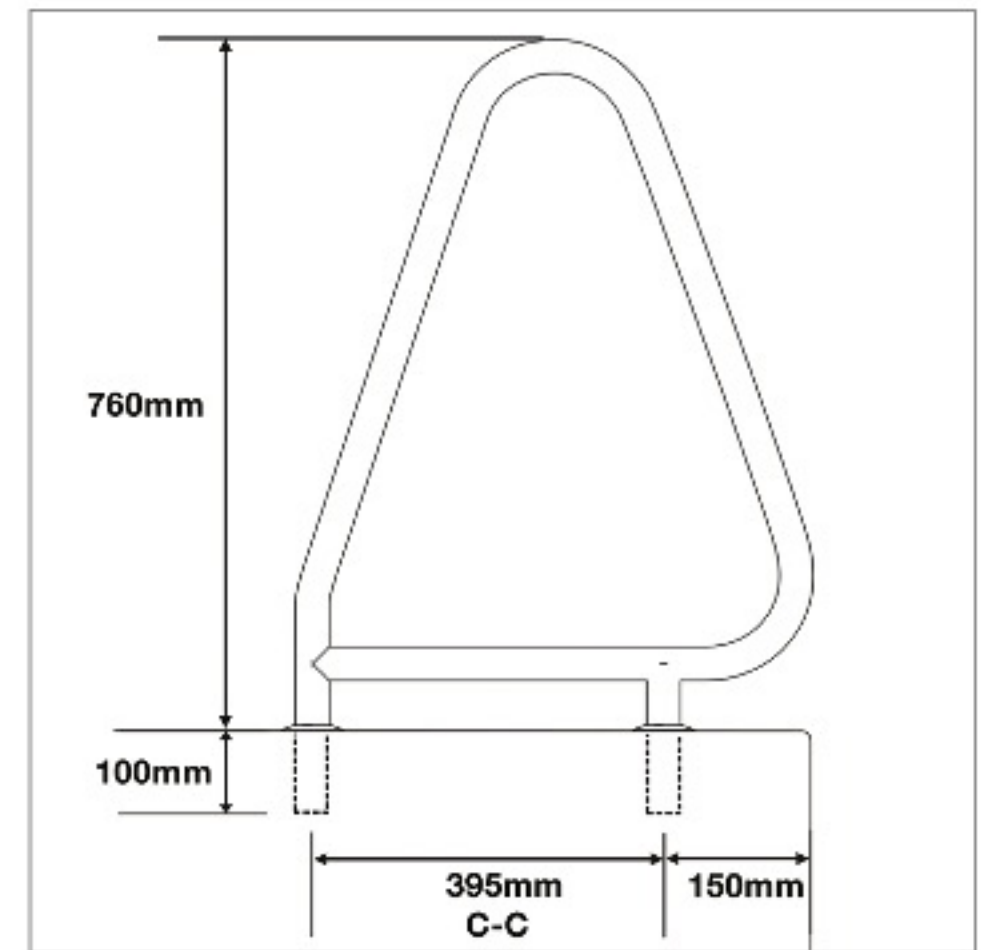

AQUEAS AQ-GR04 GRAB RAILS

The AQUEAS AQ-GR04 are well suited to commercial applications when niche steps are used. This can be used for residential applications as well.

Available in Standard or Flanged Grab Rails.

The flanged fixings are supplied with the choice of stainless steel dyna bolts with dome nuts or threaded rods with dome nuts. Please specify when ordering. If not specified, threaded rods with dome nuts will be supplied.

Brand: AQUEAS

Material: Heavy Duty 316 Stainless Steel

Tube Size: 38 mm \varnothing

Finish: Mirror Polished

Application: Commercial / Residential

Sold as a Pair

PAQ-GR04-S AQUEAS AQ-GR04 Grab Rail Triangle Standard