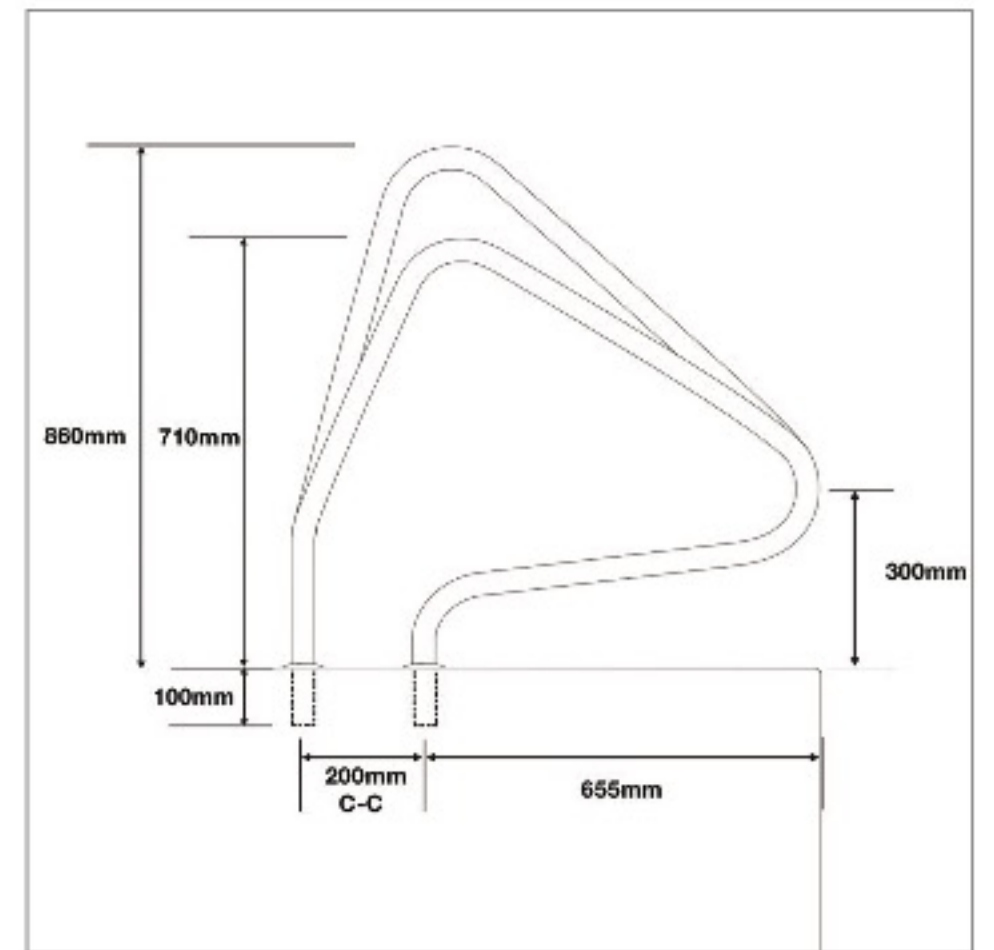

AQUEAS AQ-GR05 GRAB RAILS

The AQUEAS AQ-GR05 uneven rails are well suited to commercial applications when niche steps are used with pool grates. The uneven rails catering for people of different heights and making it difficult to slide down them making it safer. This can be used for residential applications as well.

Available in Standard or Flanged Grab Rails.

The flanged fixings are supplied with the choice of stainless steel dyna bolts with dome nuts or threaded rods with dome nuts. Please specify when ordering. If not specified, threaded rods with dome nuts will be supplied.

Brand: AQUEAS

Material: Heavy Duty 316 Stainless Steel

Tube Size: 38 mm \varnothing

Finish: Mirror Polished

Application: Commercial / Residential

Sold as a Pair

Can be ordered as pair at the same height - 860 mm or 710 mm