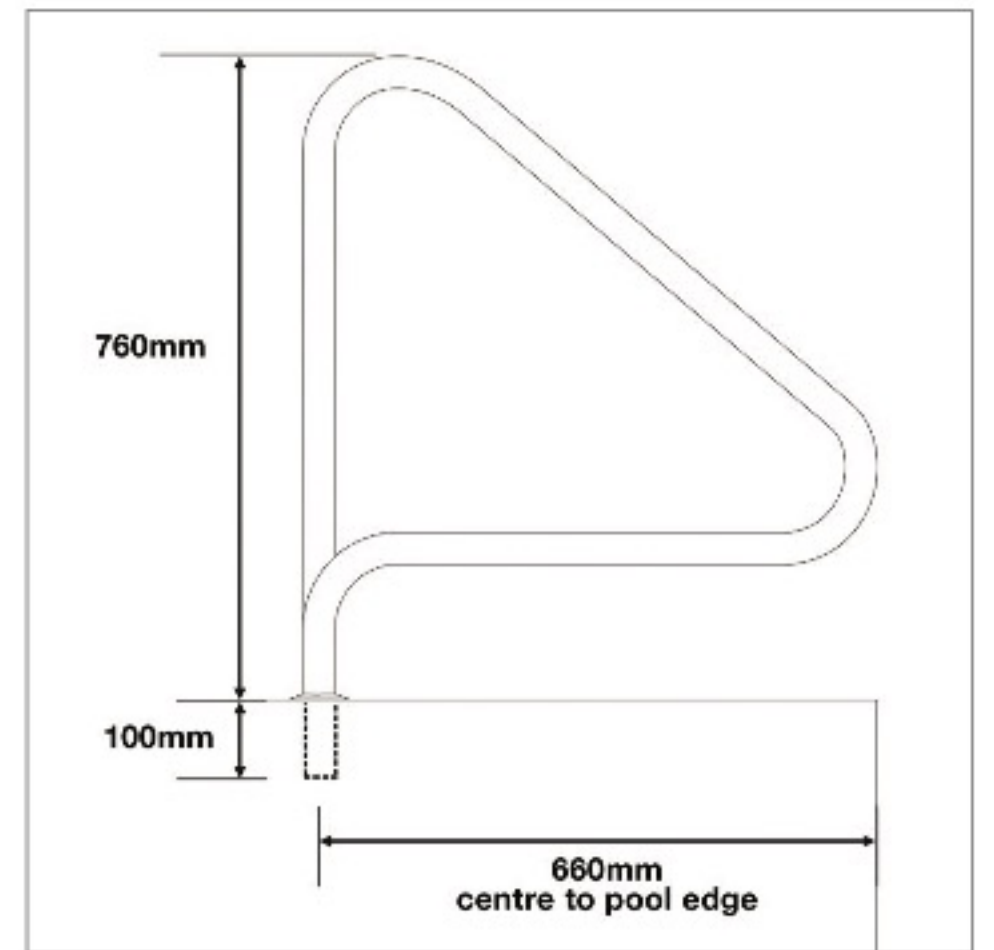

AQUEAS AQ-GR06 GRAB RAILS

The AQUEAS AQ-GR06 in-line Grab Rail which is suited for residential applications. This can be used for commercial applications as well.

Available in Standard or Flanged Grab Rails.

Brand: AQUEAS

Material: Heavy Duty 316 Stainless Steel

Tube Size: 38 mm \varnothing

Finish: Mirror Polished

Application: Commercial / Residential

Sold as a Pair

PAQ-GR06-S AQUEAS AQ-GR06 Grab Rail In-Line Standard