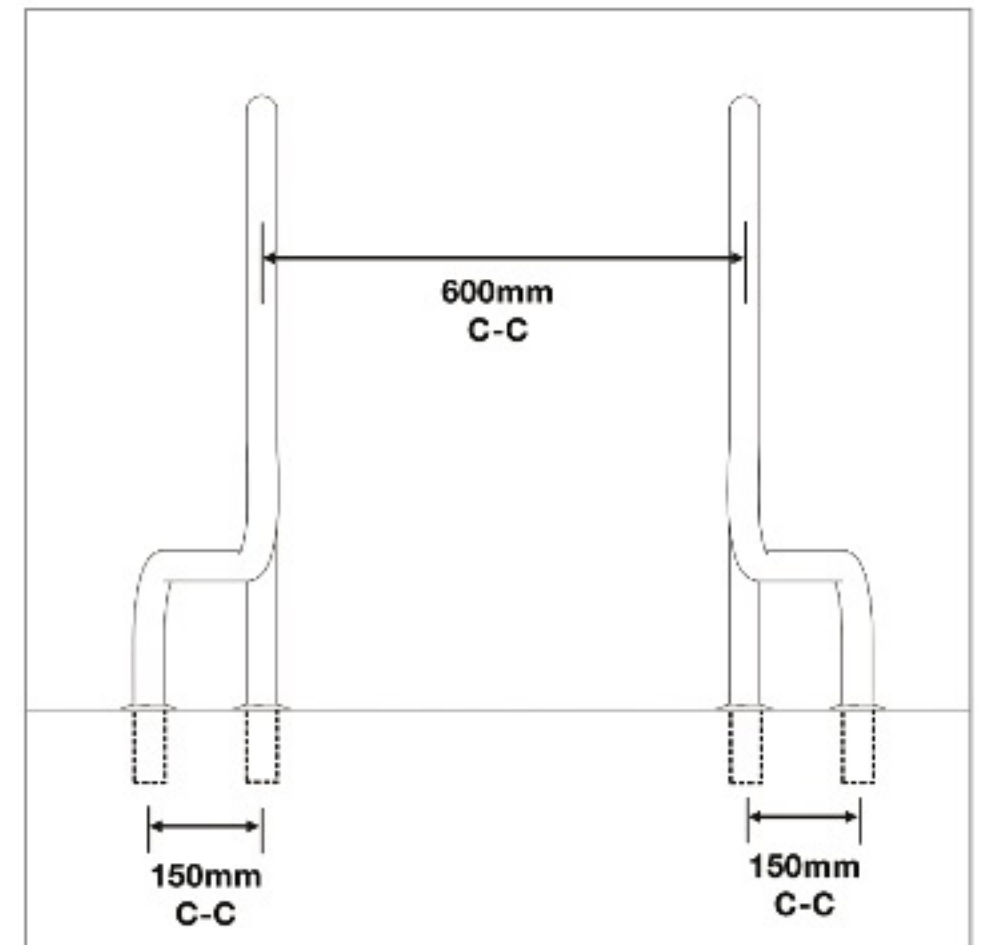

AQUEAS AQ-GR06 GRAB RAILS

The AQUEAS AQ-GR06 in-line Grab Rail which is suited for residential applications. This can be used for commercial applications as well.

Available in Standard or Flanged Grab Rails.

Brand: AQUEAS

Material: Heavy Duty 316 Stainless Steel

Tube Size: 38 mm \varnothing

Finish: Mirror Polished

Application: Commercial / Residential

Sold as a Pair

PAQ-GR06-S AQUEAS AQ-GR06 Grab Rail In-Line Standard