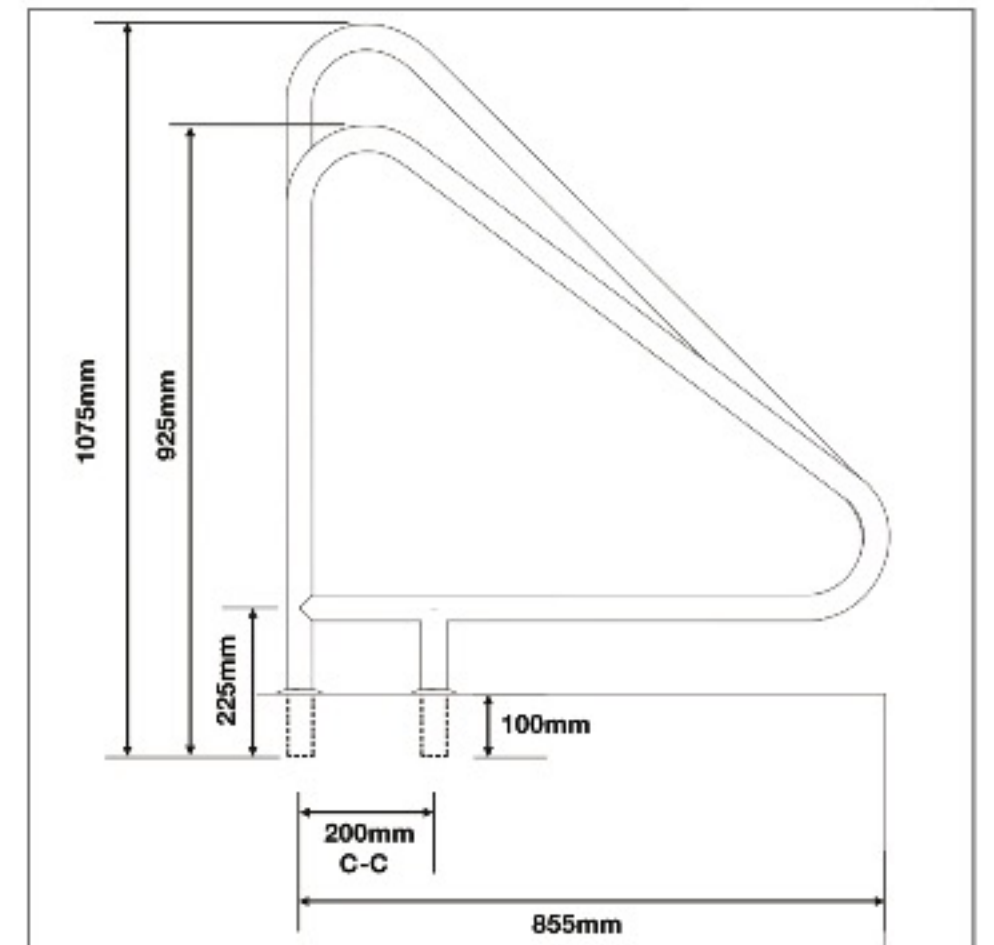

AQUEAS AQ-GR07 GRAB RAILS

The AQUEAS AQ-GR07 D style Uneven Rails are well suited to commercial applications when niche steps are used with pool grates. This can be used for residential applications as well.

Available in Standard or Flanged Grab Rails.
The flanged fixings are supplied with the choice of stainless steel dyna bolts with dome nuts or threaded rods with dome nuts. Please specify when ordering. If not specified, threaded rods with dome nuts will be supplied.

Brand: AQUEAS
Material: Heavy Duty 316 Stainless Steel
Tube Size: 38 mm \varnothing
Finish: Mirror Polished
Application: Commercial / Residential
Sold as a Pair

PAQ-GR07-S AQUEAS AQ-GR07 D Style Uneven Grab Rail Standard
PAQ-GR07-F AQUEAS AQ-GR07 D Style Uneven Grab Rail Flanged