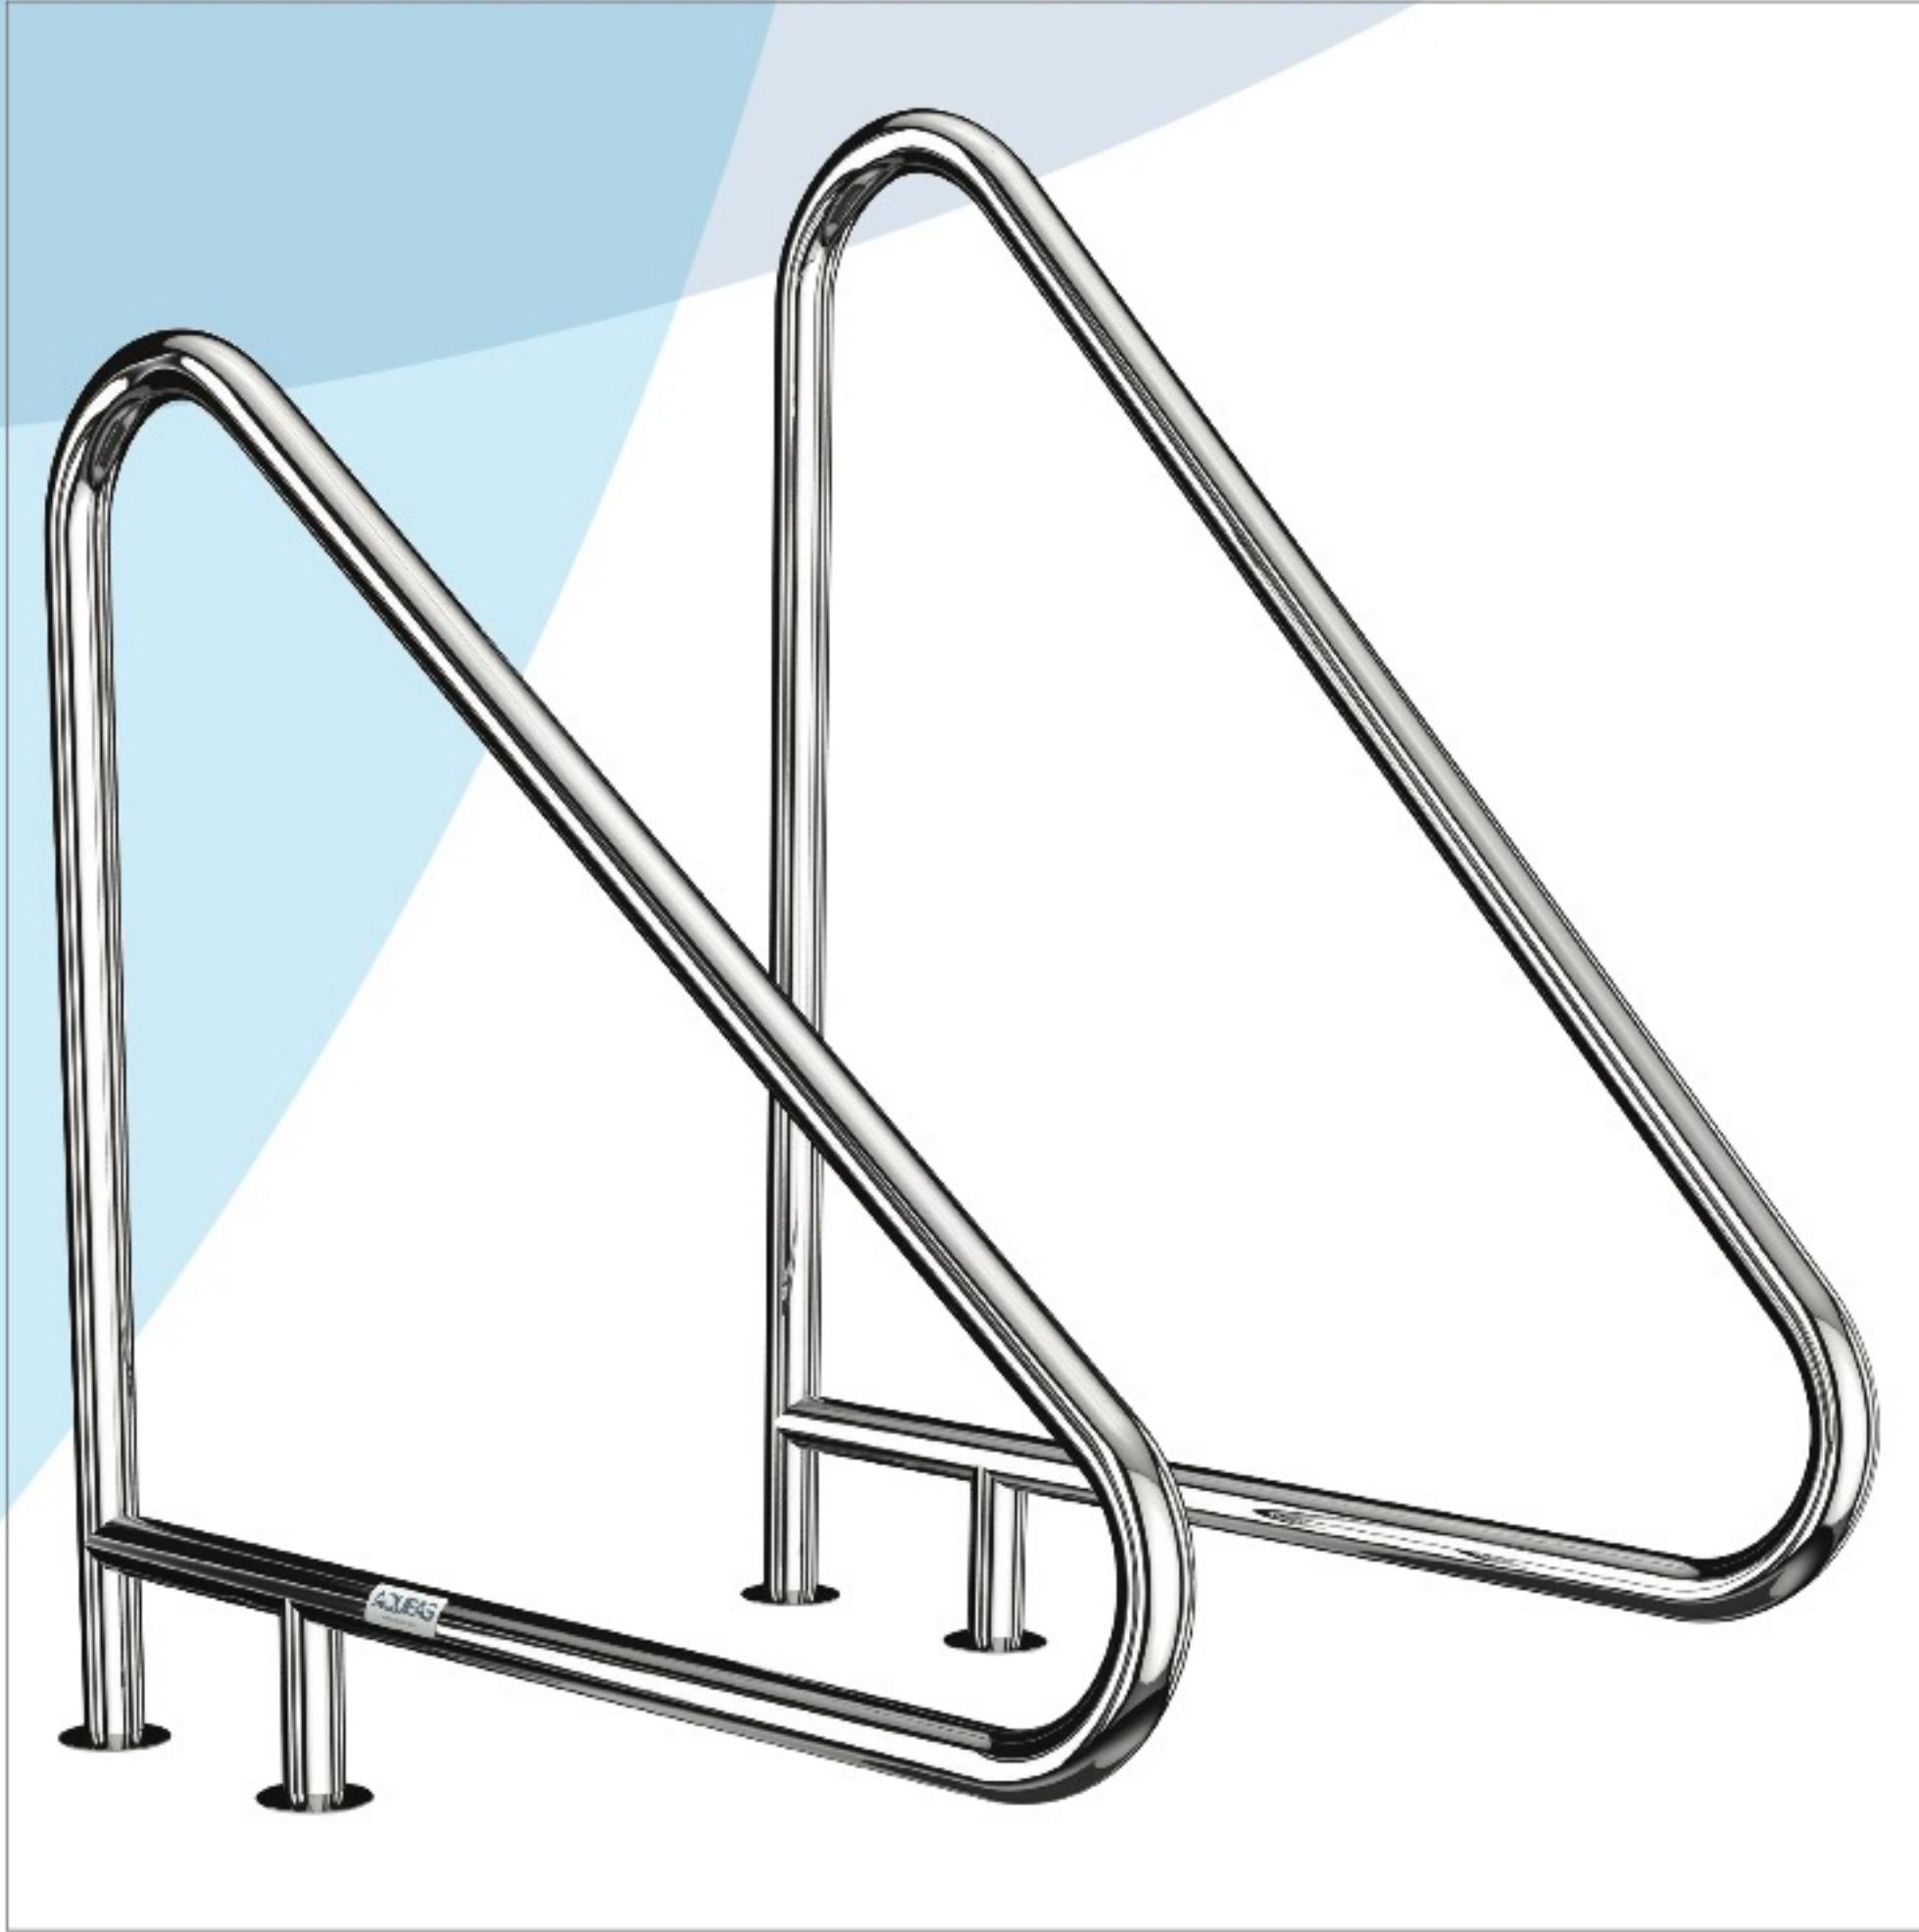

AQUEAS AQ-GR07 GRAB RAILS

The AQUEAS AQ-GR07 D style Uneven Rails are well suited to commercial applications when niche steps are used with pool grates. This can be used for residential applications as well.

Available in Standard or Flanged Grab Rails.
The flanged fixings are supplied with the choice of stainless steel dyna bolts with dome nuts or threaded rods with dome nuts. Please specify when ordering. If not specified, threaded rods with dome nuts will be supplied.

Brand: AQUEAS
Material: Heavy Duty 316 Stainless Steel
Tube Size: 38 mm \varnothing
Finish: Mirror Polished
Application: Commercial / Residential
Sold as a Pair

PAQ-GR07-S AQUEAS AQ-GR07 D Style Uneven Grab Rail Standard
PAQ-GR07-F AQUEAS AQ-GR07 D Style Uneven Grab Rail Flanged