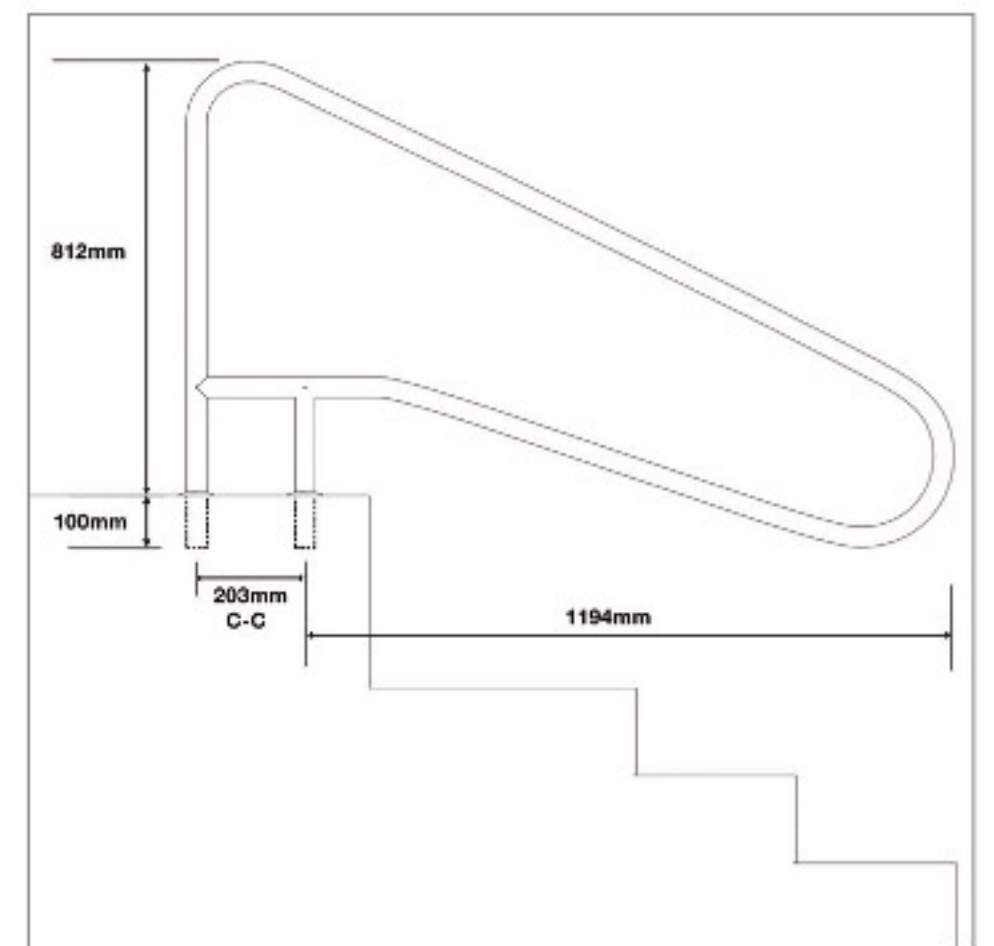

AQUEAS AQ-GR09 STAIR DECK GRAB RAILS

The AQUEAS AQ-GR09 is designed to fit at the top of the stairs. Deck mounted, the rail extends over and down the stairs allowing easy access. Suitable for commercial and residential applications.

Available in Standard or Flanged Grab Rails. The flanged fixings are supplied with the choice of stainless steel dyna bolts with dome nuts or threaded rods with dome nuts. Please specify when ordering. If not specified, threaded rods with dome nuts will be supplied.

Brand: AQUEAS
Material: Heavy Duty 316 Stainless Steel
Tube Size: 38 mm \varnothing
Finish: Mirror Polished
Application: Commercial / Residential
Sold as a Pair

PAQ-GR09-S AQUEAS Stair Deck Grab Rail Standard AQ-GR09
PAQ-GR09-F AQUEAS Stair Deck Grab Rail Flanged AQ-GR09