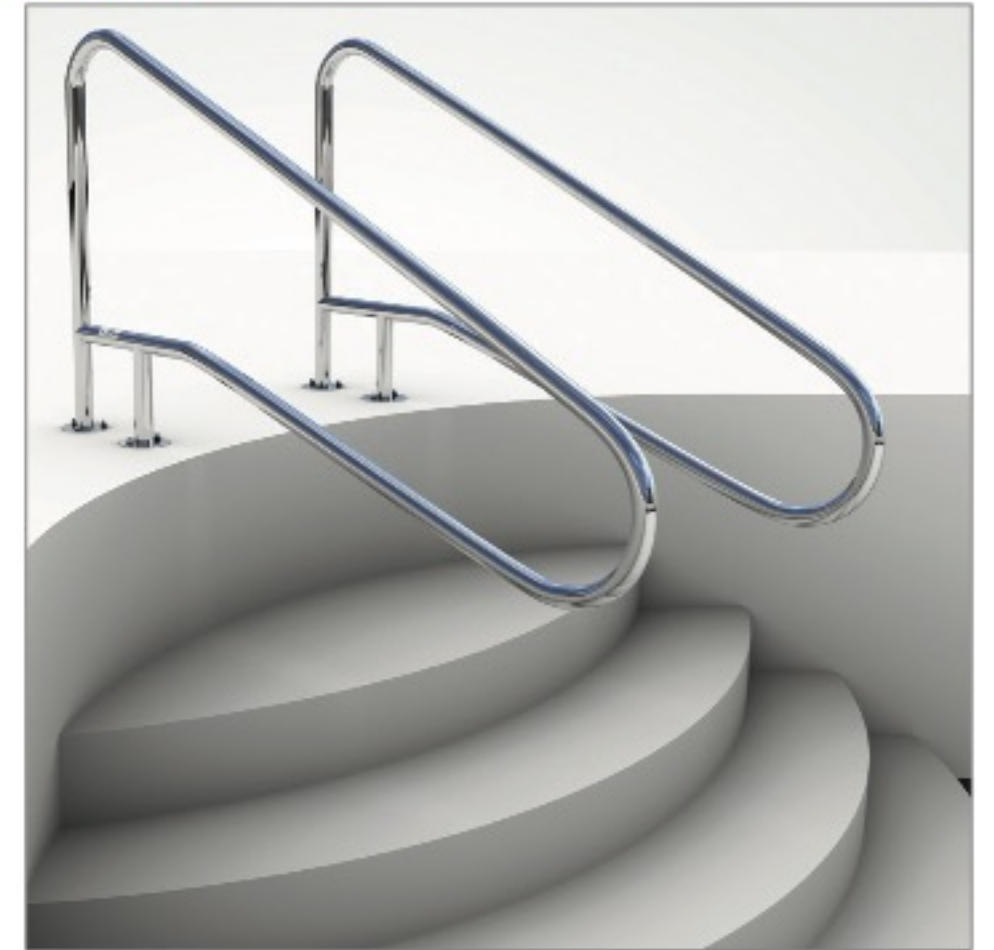

AQUEAS AQ-GR09 STAIR DECK GRAB RAILS

The AQUEAS AQ-GR09 is designed to fit at the top of the stairs. Deck mounted, the rail extends over and down the stairs allowing easy access. Suitable for commercial and residential applications.

Available in Standard or Flanged Grab Rails. The flanged fixings are supplied with the choice of stainless steel dyna bolts with dome nuts or threaded rods with dome nuts. Please specify when ordering. If not specified, threaded rods with dome nuts will be supplied.

Brand: AQUEAS
Material: Heavy Duty 316 Stainless Steel
Tube Size: 38 mm \varnothing
Finish: Mirror Polished
Application: Commercial / Residential
Sold as a Pair

PAQ-GR09-S AQUEAS Stair Deck Grab Rail Standard AQ-GR09
PAQ-GR09-F AQUEAS Stair Deck Grab Rail Flanged AQ-GR09