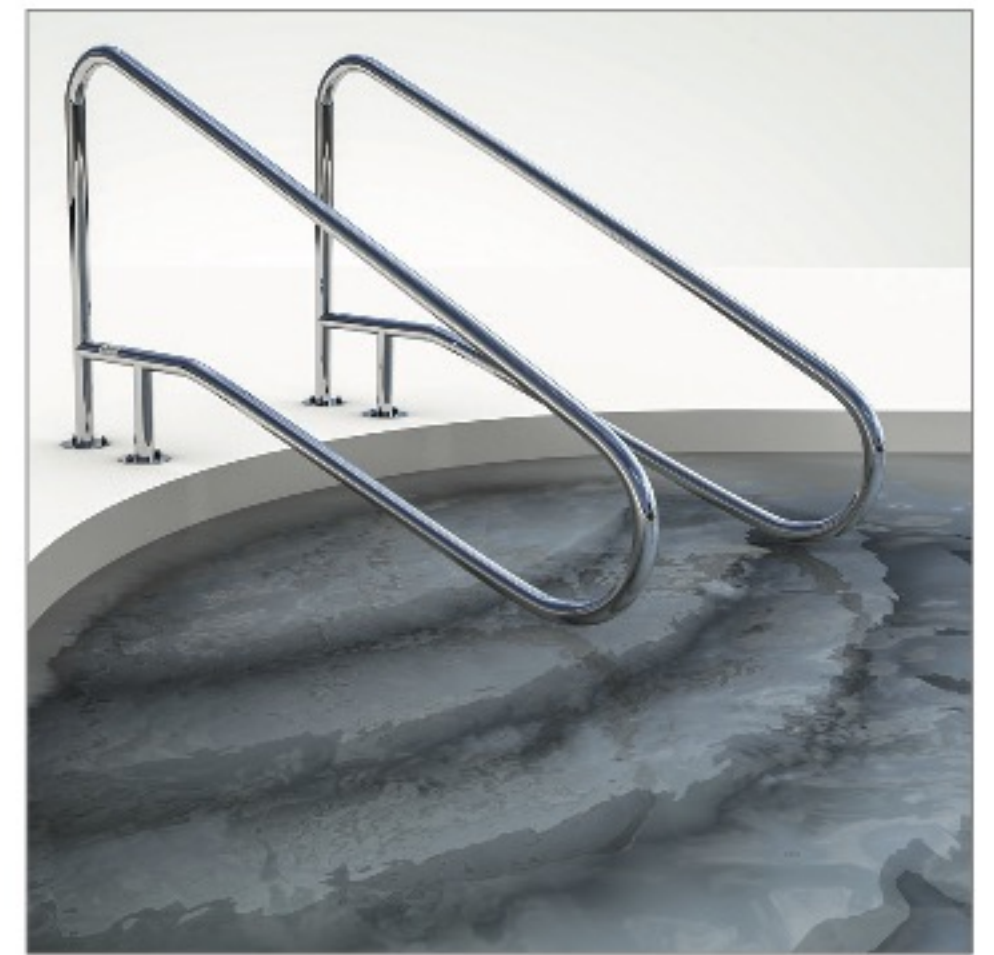

AQUEAS AQ-GR09 STAIR DECK GRAB RAILS

The AQUEAS AQ-GR09 is designed to fit at the top of the stairs. Deck mounted, the rail extends over and down the stairs allowing easy access. Suitable for commercial and residential applications.

Available in Standard or Flanged Grab Rails. The flanged fixings are supplied with the choice of stainless steel dyna bolts with dome nuts or threaded rods with dome nuts. Please specify when ordering. If not specified, threaded rods with dome nuts will be supplied.

Brand: AQUEAS
Material: Heavy Duty 316 Stainless Steel
Tube Size: 38 mm \varnothing
Finish: Mirror Polished
Application: Commercial / Residential
Sold as a Pair

PAQ-GR09-S AQUEAS Stair Deck Grab Rail Standard AQ-GR09
PAQ-GR09-F AQUEAS Stair Deck Grab Rail Flanged AQ-GR09