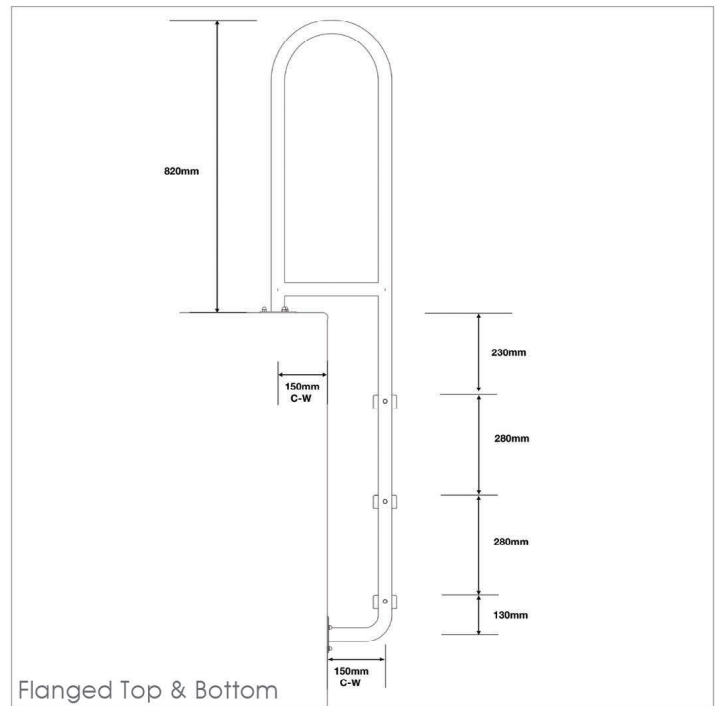

AQUEAS AQ-LDR04 LADDER

The AQUEAS AQ-LDR04 is designed for narrow copings or when a narrow ladder is required for commercial and residential applications. It features a horizontal bar bracing the frame giving it extra strength. Features taller hand rails and fitted with grey moulded treads reinforced with stainless steel rod with dome nuts for extra strength.

Brand: AQUEAS

Material: Heavy Duty 316 Stainless Steel

Tube Size: 38 mmø

Finish: Mirror Polished

Fixing: Standard, Flanged Top or Flanged Top & Bottom

Steps: 2, 3, or 4 step

Application: Commercial / Residential

the**smart**choice

- PAQ-LDR04-2-S AQUEAS AQ-LDR04 Ladder 2 Step Standard
- PAQ-LDR04-2-FT AQUEAS AQ-LDR04 Ladder 2 Step Flanged Top
- PAQ-LDR04-2-FTB AQUEAS AQ-LDR04 Ladder 2 Step Flanged Top and Bottom
- PAQ-LDR04-3-S AQUEAS AQ-LDR04 Ladder 3 Step Standard
- PAQ-LDR04-3-FT AQUEAS AQ-LDR04 Ladder 3 Step Flanged Top
- PAQ-LDR04-3-FTB AQUEAS AQ-LDR04 Ladder 3 Step Flanged Top and Bottom
- PAQ-LDR04-4-S AQUEAS AQ-LDR04 Ladder 4 Step Standard
- PAQ-LDR04-4-FT AQUEAS AQ-LDR04 Ladder 4 Step Flanged Top
- PAQ-LDR04-4-FTB AQUEAS AQ-LDR04 Ladder 4 Step Flanged Top and Bottom