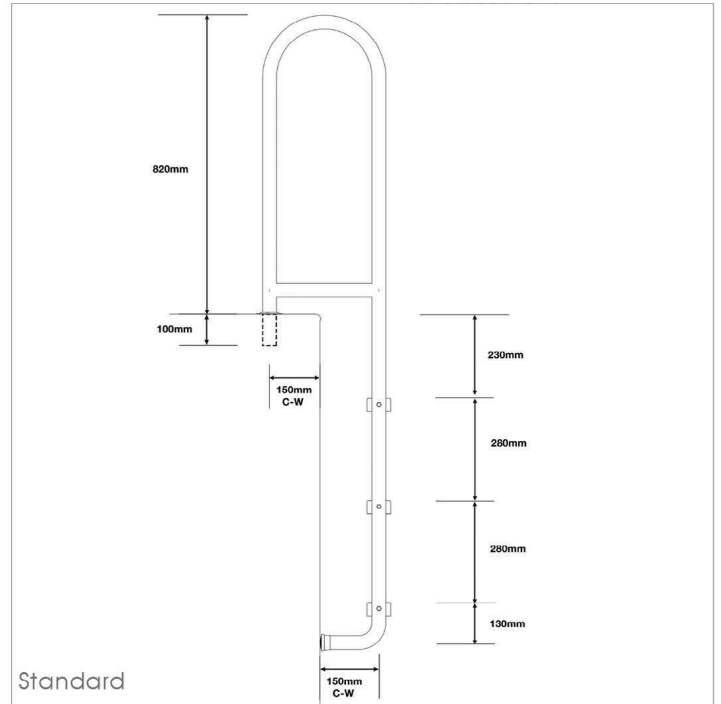

AQUEAS AQ-LDR04 LADDER

The AQUEAS AQ-LDR04 is designed for narrow copings or when a narrow ladder is required for commercial and residential applications. It features a horizontal bar bracing the frame giving it extra strength. Features taller hand rails and fitted with grey moulded treads reinforced with stainless steel rod with dome nuts for extra strength.

Brand: AQUEAS

Material: Heavy Duty 316 Stainless Steel

Tube Size: 38 mmø

Finish: Mirror Polished

Fixing: Standard, Flanged Top or Flanged Top & Bottom

Steps: 2, 3, or 4 step

Application: Commercial / Residential

the**smart**choice

- PAQ-LDR04-2-S AQUEAS AQ-LDR04 Ladder 2 Step Standard
- PAQ-LDR04-2-FT AQUEAS AQ-LDR04 Ladder 2 Step Flanged Top
- PAQ-LDR04-2-FTB AQUEAS AQ-LDR04 Ladder 2 Step Flanged Top and Bottom
- PAQ-LDR04-3-S AQUEAS AQ-LDR04 Ladder 3 Step Standard
- PAQ-LDR04-3-FT AQUEAS AQ-LDR04 Ladder 3 Step Flanged Top
- PAQ-LDR04-3-FTB AQUEAS AQ-LDR04 Ladder 3 Step Flanged Top and Bottom
- PAQ-LDR04-4-S AQUEAS AQ-LDR04 Ladder 4 Step Standard
- PAQ-LDR04-4-FT AQUEAS AQ-LDR04 Ladder 4 Step Flanged Top
- PAQ-LDR04-4-FTB AQUEAS AQ-LDR04 Ladder 4 Step Flanged Top and Bottom