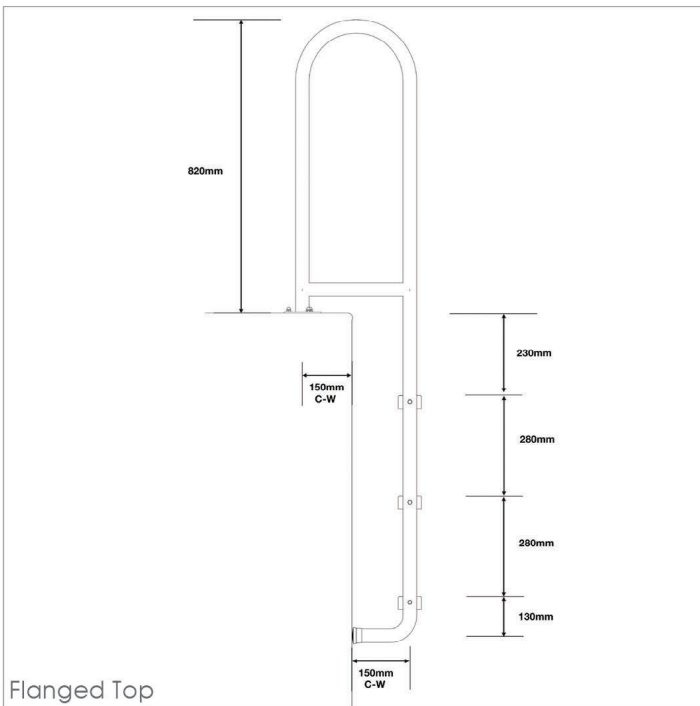

AQUEAS AQ-LDR04 LADDER

The AQUEAS AQ-LDR04 is designed for narrow copings or when a narrow ladder is required for commercial and residential applications. It features a horizontal bar bracing the frame giving it extra strength. Features taller hand rails and fitted with grey moulded treads reinforced with stainless steel rod with dome nuts for extra strength.

Brand: AQUEAS

Material: Heavy Duty 316 Stainless Steel

Tube Size: 38 mmø

Finish: Mirror Polished

Fixing: Standard, Flanged Top or Flanged Top & Bottom

Steps: 2, 3, or 4 step

Application: Commercial / Residential

the**smart**choice

- PAQ-LDR04-2-S AQUEAS AQ-LDR04 Ladder 2 Step Standard
- PAQ-LDR04-2-FT AQUEAS AQ-LDR04 Ladder 2 Step Flanged Top
- PAQ-LDR04-2-FTB AQUEAS AQ-LDR04 Ladder 2 Step Flanged Top and Bottom
- PAQ-LDR04-3-S AQUEAS AQ-LDR04 Ladder 3 Step Standard
- PAQ-LDR04-3-FT AQUEAS AQ-LDR04 Ladder 3 Step Flanged Top
- PAQ-LDR04-3-FTB AQUEAS AQ-LDR04 Ladder 3 Step Flanged Top and Bottom
- PAQ-LDR04-4-S AQUEAS AQ-LDR04 Ladder 4 Step Standard
- PAQ-LDR04-4-FT AQUEAS AQ-LDR04 Ladder 4 Step Flanged Top
- PAQ-LDR04-4-FTB AQUEAS AQ-LDR04 Ladder 4 Step Flanged Top and Bottom