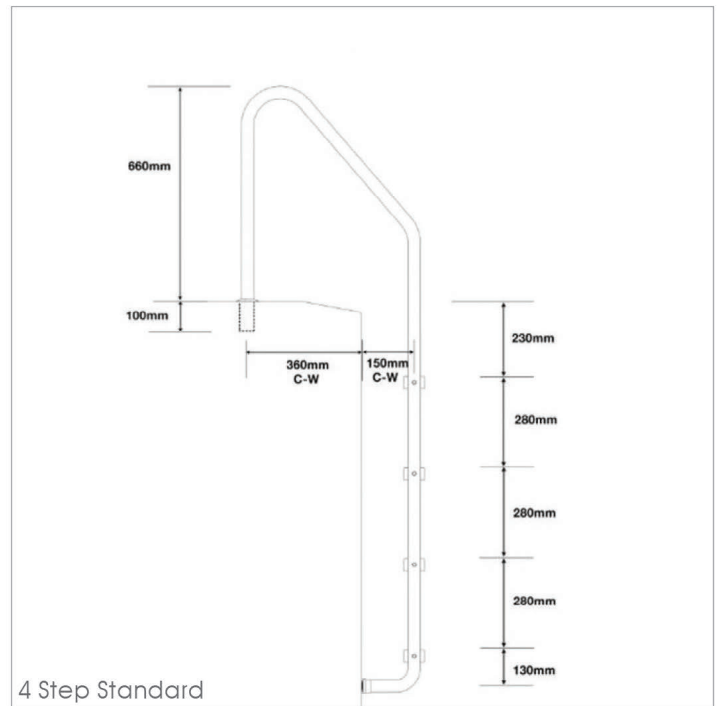

AQUEAS AQ-LDR09 LADDER

The AQUEAS AQ-LDR09 is a General Purpose Ladder which will fit most residential applications. This can be used for commercial applications as well. Fitted with grey moulded treads reinforced with stainless steel rod with dome nuts for extra strength.

Brand: AQUEAS

Material: Heavy Duty 316 Stainless Steel

Tube Size: 38 mmø

Finish: Mirror Polished

Fixing: Standard, Flanged Top or Flanged Top & Bottom

Steps: 2, 3, or 4 step

Application: Commercial / Residential

the**smart**choice

- PAQ-LDR09-2-S AQUEAS AQ-LDR09 Ladder 2 Step Standard
- PAQ-LDR09-2-FT AQUEAS AQ-LDR09 Ladder 2 Step Flanged Top
- PAQ-LDR09-2-FTB AQUEAS AQ-LDR09 Ladder 2 Step Flanged Top and Bottom
- PAQ-LDR09-3-S AQUEAS AQ-LDR09 Ladder 3 Step Standard
- PAQ-LDR09-3-FT AQUEAS AQ-LDR09 Ladder 3 Step Flanged Top
- PAQ-LDR09-3-FTB AQUEAS AQ-LDR09 Ladder 3 Step Flanged Top and Bottom
- PAQ-LDR09-4-S AQUEAS AQ-LDR09 Ladder 4 Step Standard
- PAQ-LDR09-4-FT AQUEAS AQ-LDR09 Ladder 4 Step Flanged Top
- PAQ-LDR09-4-FTB AQUEAS AQ-LDR09 Ladder 4 Step Flanged Top and Bottom