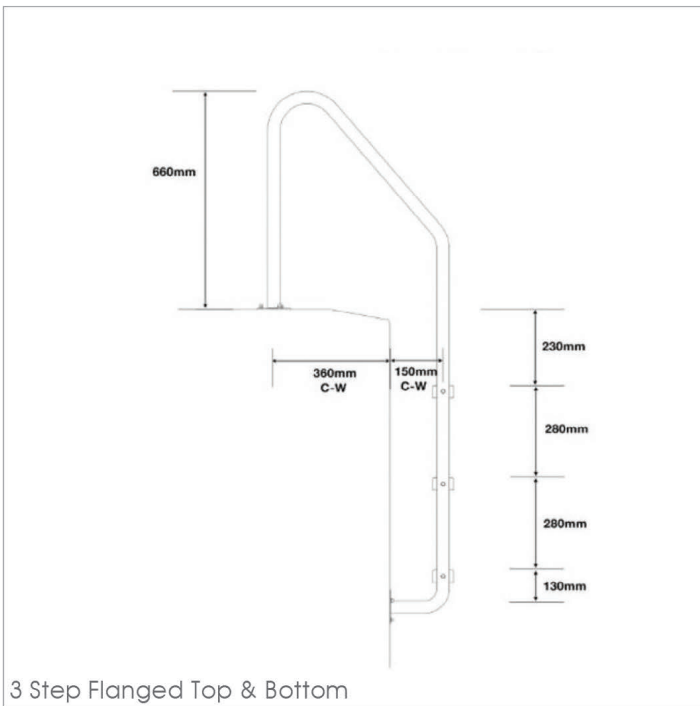

AQUEAS AQ-LDR09 LADDER

The AQUEAS AQ-LDR09 is a General Purpose Ladder which will fit most residential applications. This can be used for commercial applications as well. Fitted with grey moulded treads reinforced with stainless steel rod with dome nuts for extra strength.

Brand: AQUEAS

Material: Heavy Duty 316 Stainless Steel

Tube Size: 38 mmø

Finish: Mirror Polished

Fixing: Standard, Flanged Top or Flanged Top & Bottom

Steps: 2, 3, or 4 step

Application: Commercial / Residential

the**smart**choice

- PAQ-LDR09-2-S AQUEAS AQ-LDR09 Ladder 2 Step Standard
- PAQ-LDR09-2-FT AQUEAS AQ-LDR09 Ladder 2 Step Flanged Top
- PAQ-LDR09-2-FTB AQUEAS AQ-LDR09 Ladder 2 Step Flanged Top and Bottom
- PAQ-LDR09-3-S AQUEAS AQ-LDR09 Ladder 3 Step Standard
- PAQ-LDR09-3-FT AQUEAS AQ-LDR09 Ladder 3 Step Flanged Top
- PAQ-LDR09-3-FTB AQUEAS AQ-LDR09 Ladder 3 Step Flanged Top and Bottom
- PAQ-LDR09-4-S AQUEAS AQ-LDR09 Ladder 4 Step Standard
- PAQ-LDR09-4-FT AQUEAS AQ-LDR09 Ladder 4 Step Flanged Top
- PAQ-LDR09-4-FTB AQUEAS AQ-LDR09 Ladder 4 Step Flanged Top and Bottom