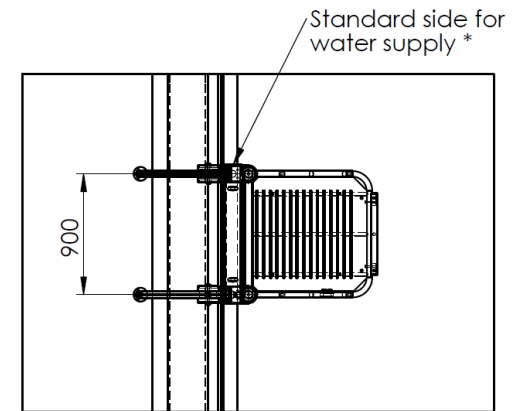

SR Smith

SR Smith
LM10-E1

REF: LM10-E1 SR.SMITH-AFF N°1

SCALE 1 : 50

SR Smith
LM10-E1

REF: LM10-E1 SR.SMITH-AFF N°1

DETAIL A
SCALE 1 : 15

SCALE 1 : 50

* standard side for water supply is on the left
(view from outside poolside)
it can be moved to right side if asked at the order