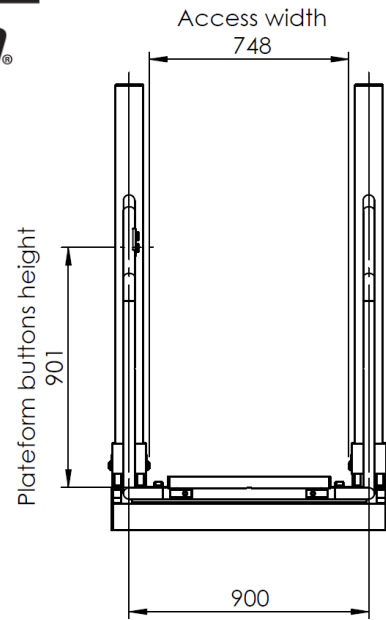

SR Smith

SR Smith
LM10-E1

REF: LM10-E1 SR.SMITH-AFF N°1

SCALE 1 : 50

SR Smith
LM10-E1

REF: LM10-E1 SR.SMITH-AFF N°1

DETAIL A
SCALE 1 : 15

SCALE 1 : 50

* standard side for water supply is on the left
(view from outside poolside)
it can be moved to right side if asked at the order