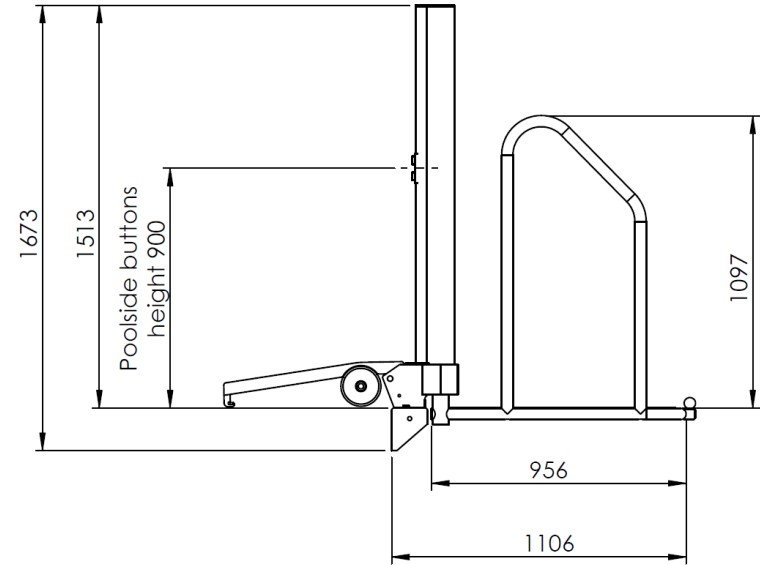

SR Smith

SR Smith
LM10-E1

REF: LM10-E1 SR.SMITH-AFF N°1

SCALE 1 : 50

SR Smith
LM10-E1

REF: LM10-E1 SR.SMITH-AFF N°1

DETAIL A
SCALE 1 : 15

SCALE 1 : 50

* standard side for water supply is on the left
(view from outside poolside)
it can be moved to right side if asked at the order