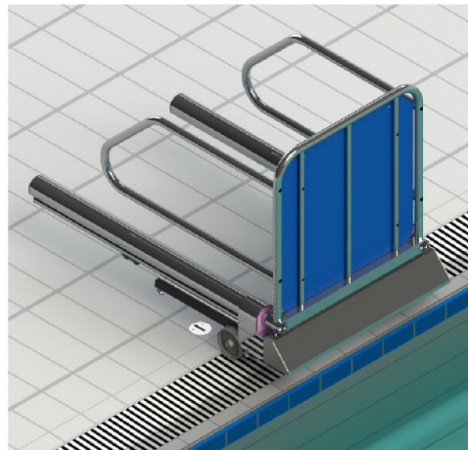

SR Smith

SR Smith
LM10-E1

REF: LM10-E1 SR.SMITH-AFF N°1

SCALE 1 : 50

SR Smith
LM10-E1

REF: LM10-E1 SR.SMITH-AFF N°1

DETAIL A
SCALE 1 : 15

SCALE 1 : 50

* standard side for water supply is on the left
(view from outside poolside)
it can be moved to right side if asked at the order