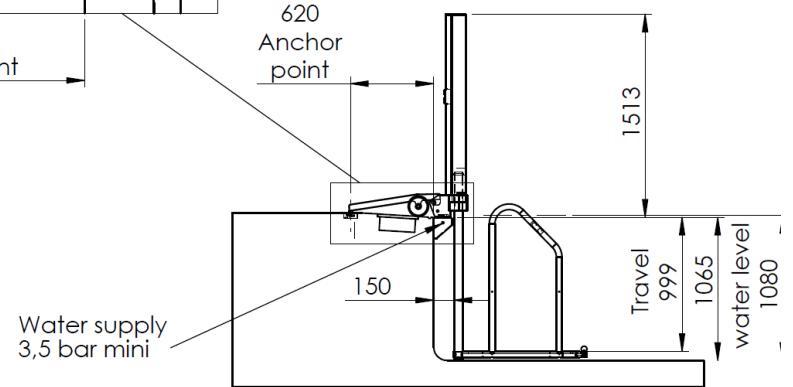

SR Smith

SR Smith
LM10-E1

REF: LM10-E1 SR.SMITH-AFF N°1

SCALE 1 : 50

SR Smith
LM10-E1

REF: LM10-E1 SR.SMITH-AFF N°1

DETAIL A
SCALE 1 : 15

SCALE 1 : 50

* standard side for water supply is on the left
(view from outside poolside)
it can be moved to right side if asked at the order