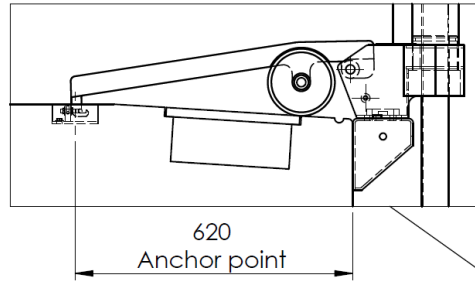

SR Smith

SR Smith
LM10-E1

REF: LM10-E1 SR.SMITH-AFF N°1

SCALE 1 : 50

SR Smith
LM10-E1

REF: LM10-E1 SR.SMITH-AFF N°1

DETAIL A
SCALE 1 : 15

SCALE 1 : 50

* standard side for water supply is on the left
(view from outside poolside)
it can be moved to right side if asked at the order