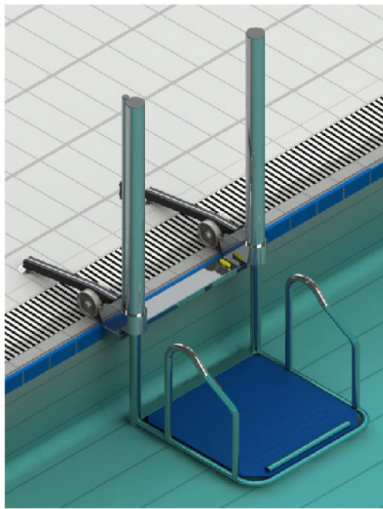

SR Smith

SR Smith
LM10-E1

REF: LM10-E1 SR.SMITH-AFF N°1

SCALE 1 : 50

SR Smith
LM10-E1

REF: LM10-E1 SR.SMITH-AFF N°1

DETAIL A
SCALE 1 : 15

SCALE 1 : 50

* standard side for water supply is on the left
(view from outside poolside)
it can be moved to right side if asked at the order