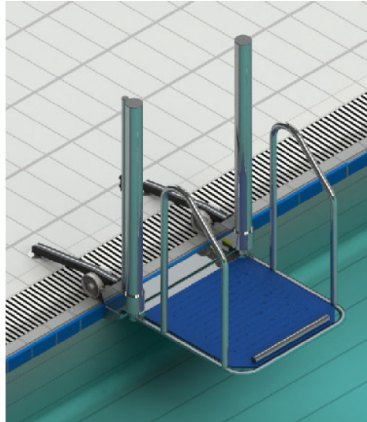

SR Smith

SR Smith
LM10-E1

REF: LM10-E1 SR.SMITH-AFF N°1

SCALE 1 : 50

SR Smith
LM10-E1

REF: LM10-E1 SR.SMITH-AFF N°1

DETAIL A
SCALE 1 : 15

SCALE 1 : 50

* standard side for water supply is on the left
(view from outside poolside)
it can be moved to right side if asked at the order