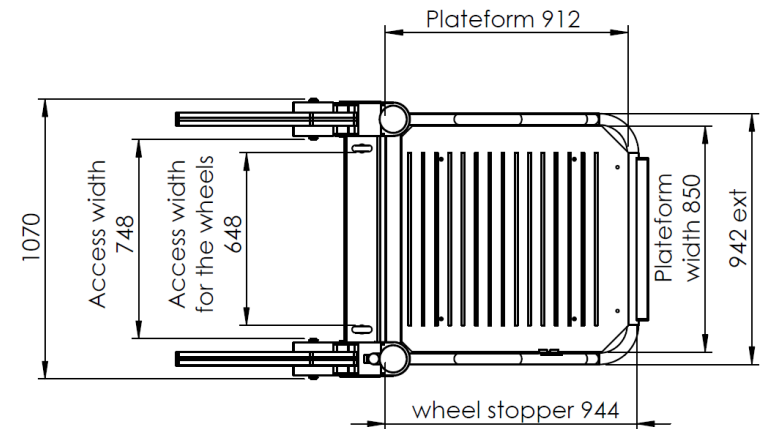

SR Smith

SR Smith
LM10-E1

REF: LM10-E1 SR.SMITH-AFF N°1

SCALE 1 : 50

SR Smith
LM10-E1

REF: LM10-E1 SR.SMITH-AFF N°1

DETAIL A
SCALE 1 : 15

SCALE 1 : 50

* standard side for water supply is on the left
(view from outside poolside)
it can be moved to right side if asked at the order