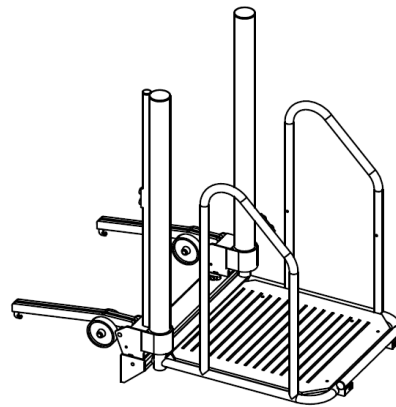

SR Smith

SR Smith
LM10-E1

REF: LM10-E1 SR.SMITH-AFF N°1

SCALE 1 : 50

SR Smith
LM10-E1

REF: LM10-E1 SR.SMITH-AFF N°1

DETAIL A
SCALE 1 : 15

SCALE 1 : 50

* standard side for water supply is on the left
(view from outside poolside)
it can be moved to right side if asked at the order