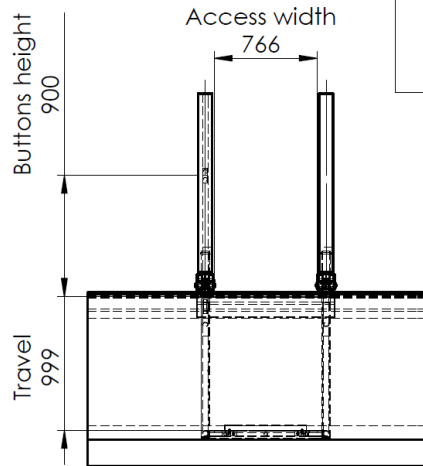

SR Smith

SR Smith
LM10-E1

REF: LM10-E1 SR.SMITH-AFF N°1

SCALE 1 : 50

SR Smith
LM10-E1

REF: LM10-E1 SR.SMITH-AFF N°1

DETAIL A
SCALE 1 : 15

SCALE 1 : 50

* standard side for water supply is on the left
(view from outside poolside)
it can be moved to right side if asked at the order