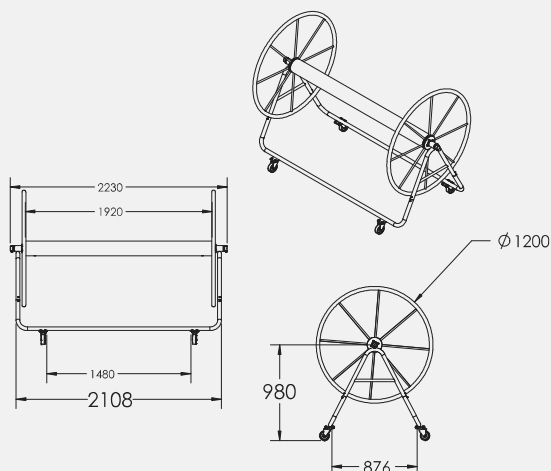

LANE LINE REEL

Anti Wave White Powder-Coated StoReel

A high-capacity lane line storage reel made from corrosion-resistant, powder coated aluminium. The StoReel features four stainless steel casters, making it easy to maneuver on the pool deck.

- Size: 980mm
- 180kg maximum weight capacity
- Sturdy frame is made from powder-coated aluminium
- Heavy duty locking castors swivel 360° making the StoReel easy to maneuver
- Axle is powder-coated aluminium

Capacity Chart

Lane Line Size (ø dia)	Total lane line length	25 metre lane lines	50 metre lane lines
MAXI 150mm	100 metres	4 lane lines	2 lane lines
MYTI 125mm	125 metres	6 lane lines	3 lane lines
MIDI 110mm	150 metres	6 lane lines	3 lane lines
MINI 65mm	250 metres	10 lane lines	5 lane lines

SPECIFICATIONS

OPTIONAL COVER

Lane Line StoReels

Model/Item No.	Description	SHIPPING (2 items)			
		Weight	Length	Width	Height
13-61-5003	StoReel Lane Line Reel	28kg	1300mm	1300mm	500mm
30-61-0502	StoReel Cover Blue Vinyl	22kg	2300mm	250mm	500mm